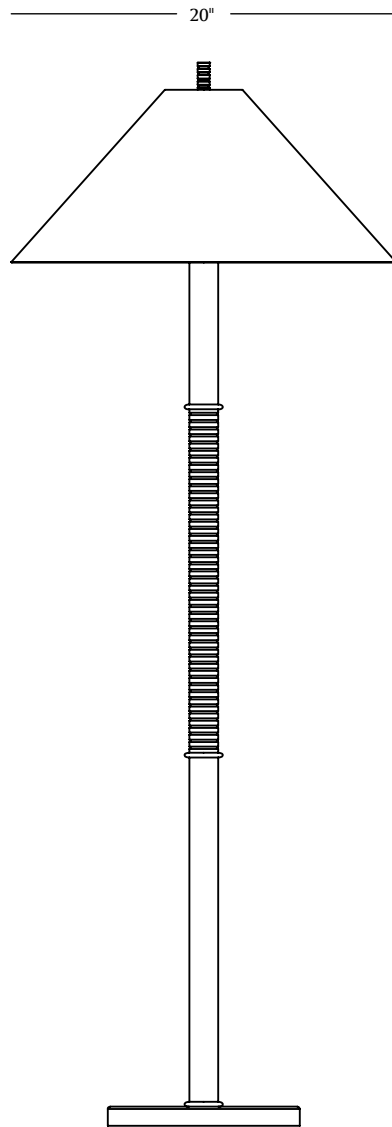

ROOM

WWW.ROOMONLINE.COM

PLATEAU I.F

20"Ø SHADE, 10"Ø BASE, 55 3/8"H.

MATERIALS: LINEN SHADES WITH GOLD PONY FLAKE INTERIOR, BRASS COLUMN. SELECT FINISHES.

LAMPING: A19 E26 BASE 11W (75W EQUIVALENT) 2700K DIMMABLE LED

ITEM NO. LI478

MATERIA

FRONT

— \varnothing 10" —

SIDE

PLATEAU I.F

PLATEAU, at once inspired by antique marine implements and the layered sedimentary landscape of the New England coastline, deftly plays with the proportions of grounded, striated brass columns and visually weightless occasional trays poised to harbor a cocktail or an afternoon read.

1x A19 E26 Base 11w (75w Equivalent) 2700k Dimmable Led

DIMENSIONS:

Shade: 20" Dia x 8.5" h

Base: 10" Dia x 1" h

Lamp: 55 3/8" OAH

FINISHES

Brass Body: Aged Brass, Aged Silver
Blackened Brass, Un-Lacquered Brass,
Un-Lacquered Brass / Bum (*spindles only*)