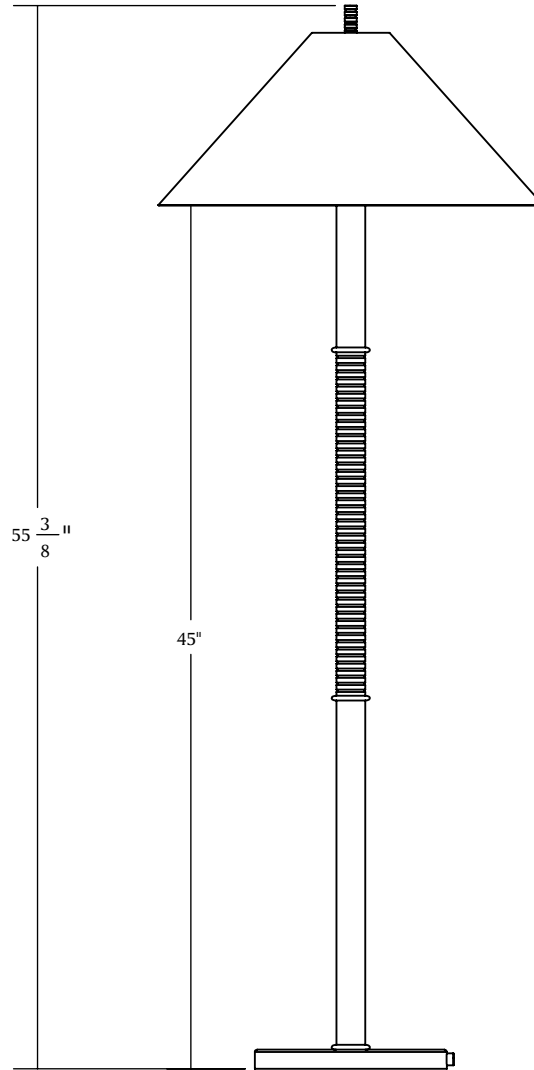

ROOM

WWW.ROOMONLINE.COM

PLATEAU I.F

20"Ø SHADE, 10"Ø BASE, 55 3/8"H.

MATERIALS: LINEN SHADES WITH GOLD PONY FLAKE INTERIOR, BRASS COLUMN. SELECT FINISHES.

LAMPING: A19 E26 BASE 11W (75W EQUIVALENT) 2700K DIMMABLE LED

ITEM NO. LI478

MATERIA

FRONT

— \varnothing 10" —

SIDE

PLATEAU I.F

PLATEAU, at once inspired by antique marine implements and the layered sedimentary landscape of the New England coastline, deftly plays with the proportions of grounded, striated brass columns and visually weightless occasional trays poised to harbor a cocktail or an afternoon read.

1x A19 E26 Base 11w (75w Equivalent) 2700k Dimmable Led

DIMENSIONS:

Shade: 20" Dia x 8.5" h

Base: 10" Dia x 1" h

Lamp: 55 3/8" OAH

FINISHES

Brass Body: Aged Brass, Aged Silver
Blackened Brass, Un-Lacquered Brass,
Un-Lacquered Brass / Bum (*spindles only*)