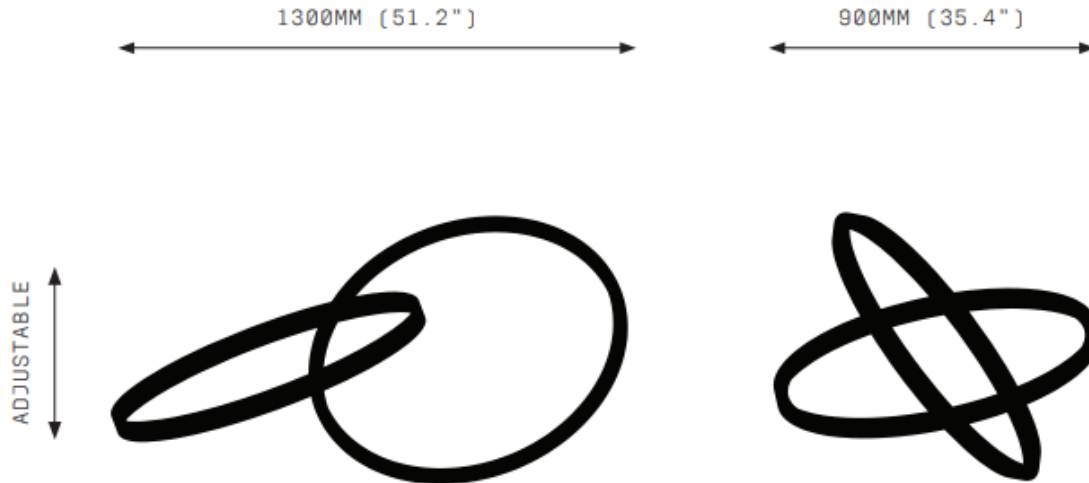

ROOM

WWW.ROOMONLINE.COM

ORACLE TWIN 900-IN / 900-EX

FRONT VIEW

SIDE VIEW

SPECIFICATIONS	PRODUCT OPTIONS	WARRANTY
Ordering Code: OR.2.900	Finishes: AB Aged Brass BB Brushed Brass HRB Hand Rubbed Brass DB Dark Bronze MP Mottled Patina	3 Years Fixture 3 Years Power Supply Unit 3 Years LED
Lamp: 24V LED WW 2700K	Suspension: A-CAB Angled Cable V-CAB Vertical Cable	Oracle is a solid fixture that will require very little maintenance over the years.
Lumens: 8732 LM	Canopy: * RFL Round Flush Large RSM Round Surface Medium RSL Round Surface Large LFS Linear Flush Small LFL Linear Flush Large LSS Linear Surface Small LSL Linear Surface Large	If your Oracle is treated with care, it will shine brightly for many years to come.
Voltage: 24V DC	*Also available with Magical Suspension *Refer to Canopy Specification Guide	Contact us for custom variations.
Watts: 108W		
Weight: Approx. 13.5 kg* *Exclusive of canopy		Installation should only be undertaken by a qualified professional
Inclusions: Power Supply Unit x 150W		
Exclusions: User Interface, Dimmer Unit