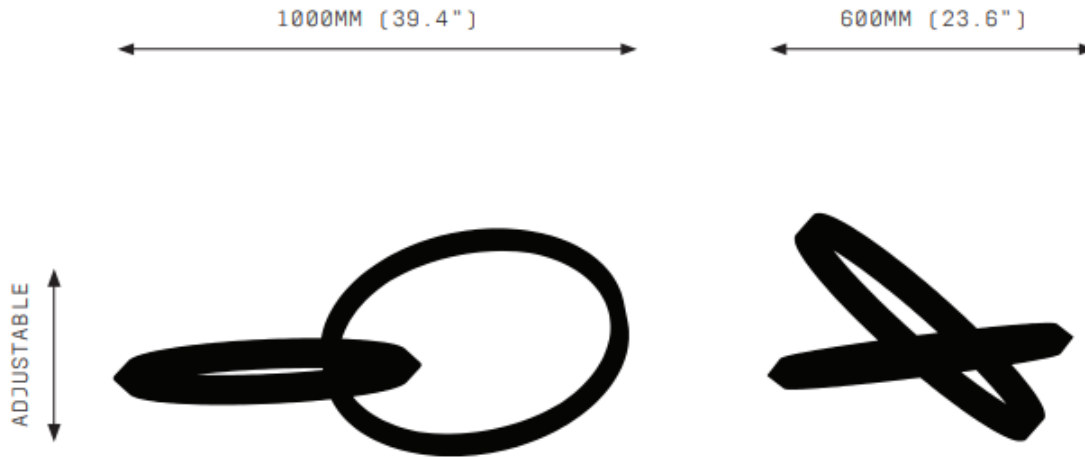

ROOM

WWW.ROOMONLINE.COM

ORACLE TWIN 600-IN / 600-EX

FRONT VIEW

SIDE VIEW

SPECIFICATIONS

Ordering Code:
OR.2.600

Lamp:
24V LED WW 2700K

Lumens:
5822 LM

Voltage:
24V DC

Watts:
72W

Weight:
Approx. 9 kg*
*Exclusive of canopy

Inclusions:
Power Supply Unit x 100W

Exclusions:
User Interface, Dimmer Unit

PRODUCT OPTIONS

Finishes:

AB Aged Brass
BB Brushed Brass
HRB Hand Rubbed Brass
DB Dark Bronze
MP Mottled Patina

Suspension:

A-CAB Angled Cable
V-CAB Vertical Cable

Canopy:*

RFM Round Flush Medium
RFL Round Flush Large
RSM Round Surface Medium
RSL Round Surface Large
LFS Linear Flush Small
LSS Linear Surface Small

*Also available with Magical
Suspension

*Refer to Canopy Specification
Guide

WARRANTY

3 Years Fixture
3 Years Power Supply Unit
3 Years LED

Oracle is a solid fixture
that will require very little
maintenance over the years.

If your Oracle is treated
with care, it will shine
brightly for many years
to come.

Contact us for custom
variations.

Installation should only
be undertaken by a qualified
professional