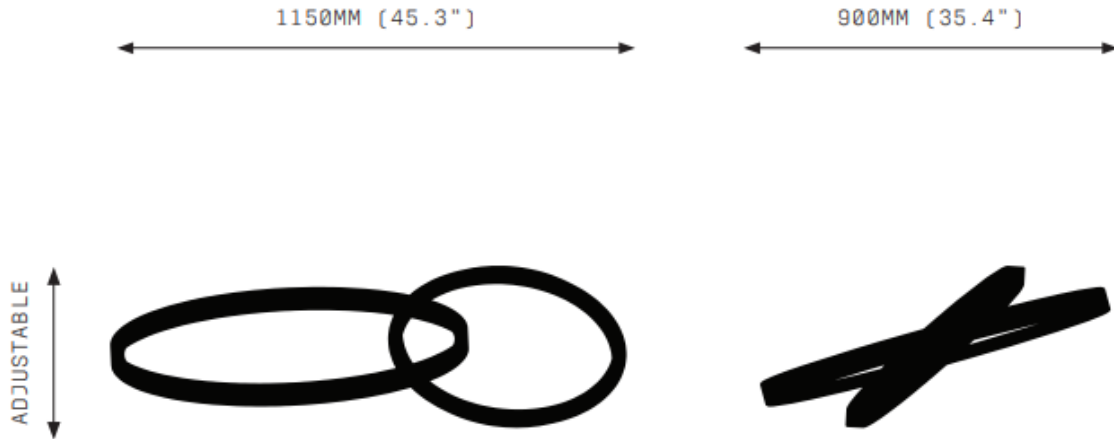

ROOM

WWW.ROOMONLINE.COM

ORACLE TWIN 600-IN / 900-EX

FRONT VIEW

SIDE VIEW

SPECIFICATIONS	PRODUCT OPTIONS	WARRANTY
Ordering Code: OR.2.69	Finishes: - AB Aged Brass - BB Brushed Brass - HRB Hand Rubbed Brass - DB Dark Bronze - MP Mottled Patina	3 Years Fixture 3 Years Power Supply Unit 3 Years LED
Lamp: 24V LED WW 2700K	Suspension: - A-CAB Angled Cable - V-CAB Vertical Cable	Oracle is a solid fixture that will require very little maintenance over the years.
Lumens: 7277 LM	Canopy:* - RFM Round Flush Medium - RFL Round Flush Large - RSM Round Surface Medium - RSL Round Surface Large - LFS Linear Flush Small - LFL Linear Flush Large - LSS Linear Surface Small - LSL Linear Surface Large	If your Oracle is treated with care, it will shine brightly for many years to come.
Watts: 90W	*Also available with Magical Suspension *Refer to Canopy Specification Guide	Contact us for custom variations.
Weight: Approx. 10.5 kg* *Exclusive of canopy		
Inclusions: Power Supply Unit x 100W		Installation should only be undertaken by a qualified professional
Exclusions: User Interface, Dimmer Unit