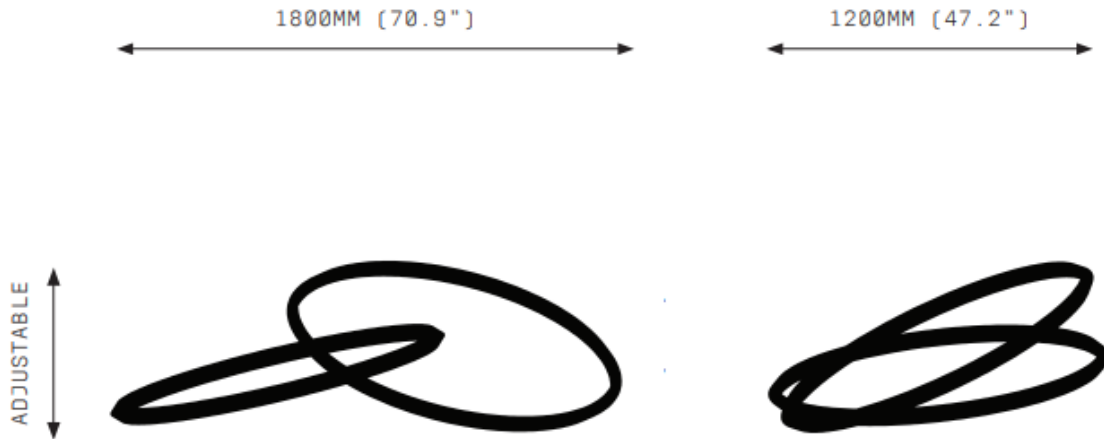

ROOM

WWW.ROOMONLINE.COM

ORACLE TWIN 1200-IN / 1200-EX

FRONT VIEW

SIDE VIEW

SPECIFICATIONS

Ordering Code:
OR.2.1200

Lamp:
24V LED WW 2700K

Lumens:
11643 LM

Voltage:
24V DC

Watts:
145W

Weight:
Approx. 16 kg*
*Exclusive of canopy

Inclusions:
2 x Power Supply Unit x 100W

Exclusions:
User Interface, Dimmer Unit

PRODUCT OPTIONS

Finishes:
AB Aged Brass
BB Brushed Brass
HRB Hand Rubbed Brass
DB Dark Bronze
MP Mottled Patina

Suspension:
A-CAB Angled Cable
V-CAB Vertical Cable

Canopy: *
RFM Round Flush Medium
RFL Round Flush Large
RSM Round Surface Medium
RSL Round Surface Large
LFL Linear Flush Large
LSL Linear Surface Large

*Also available with Magical
Suspension
*Refer to Canopy Specification
Guide

WARRANTY

3 Years Fixture
3 Years Power Supply Unit
3 Years LED

Oracle is a solid fixture
that will require very little
maintenance over the years.

If your Oracle is treated
with care, it will shine
brightly for many years
to come.

Contact us for custom
variations.

Installation should only
be undertaken by a qualified
professional