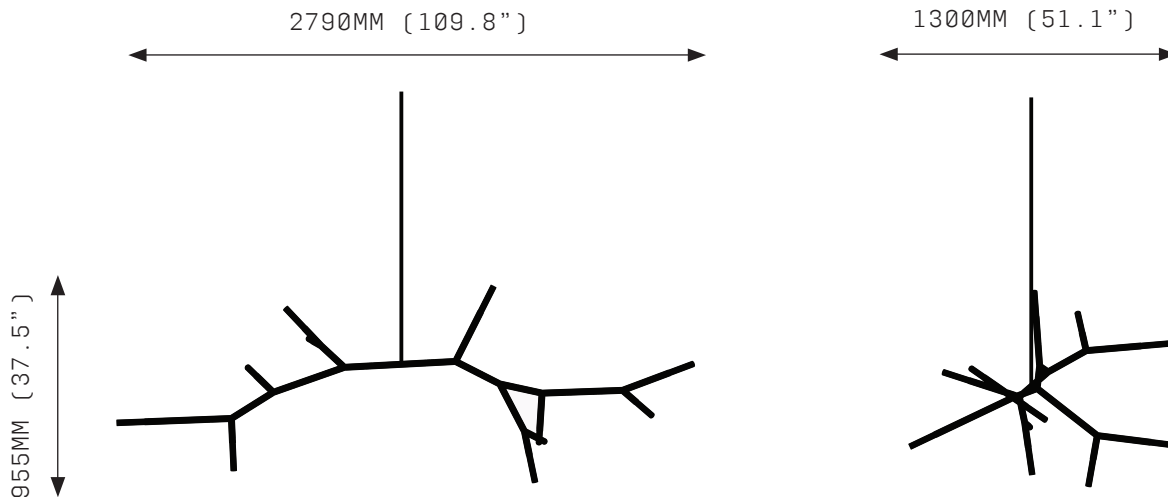

BRANCH CHAIN AMINO ACID X11H

FRONT VIEW

SIDE VIEW

SPECIFICATIONS

Ordering Code:
BCAA.X.11.H

Lamp:
G9 110V LED 4.5W 3000K
G9 240V LED 4W 2700K

Lumens:
4400 / 2750 LM

Voltage:
110 / 240 V

Watts:
49.5 / 44 W

Weight:
Approx. 5.5 kg*
*Exclusive of canopy

Exclusions:
User Interface, Dimmer Unit

PRODUCT OPTIONS

Finishes:
AB Aged Brass
HRB Hand Rubbed Brass
DB Dark Bronze
MP Mottled Patina
VER Verdigris
PCB Powder Coat Matte Black
PCW Powder Coat Matte White
PB Polished Brass
CP Copper
CR Chrome
GR Graphite
SN Satin Nickel
24K 24K Gold

Suspension: *
ROD Vertical Rod
*Contact us for alternatives

Canopy: *
RFS Round Flush Small
RFM Round Flush Medium
RSM Round Surface Medium
*Refer to Canopy Specification Guide

WARRANTY

3 Years Fixture

BCAA is a solid fixture that will require very little maintenance over the years.

If your BCAA is treated with care, it will shine brightly for many years to come.

Contact us for custom variations.

Installation should only be undertaken by a qualified professional