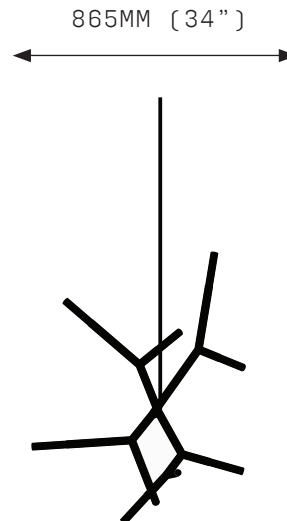

## BCAA HORIZONTAL TUBE CHANDELIER

FIXTURES AVAILABLE IN FIVE SIZES RANGING FROM 26.8" L TO 66.1" L. SHOWN HERE IN 33.8" L

AVAILABLE IN AGED BRASS, HAND RUBBED BRASS, DARK BRONZE & MOTTLED PATINA STANDARD. VERDIGRIS, POWDER COATED BLACK OR WHITE, POLISHED BRASS, COPPER, CHROME, SATIN NICKEL OR 24K GOLD AVAILABLE FOR AN UPCHARGE

# BRANCH CHAIN AMINO ACID X9H

FRONT VIEW

SIDE VIEW