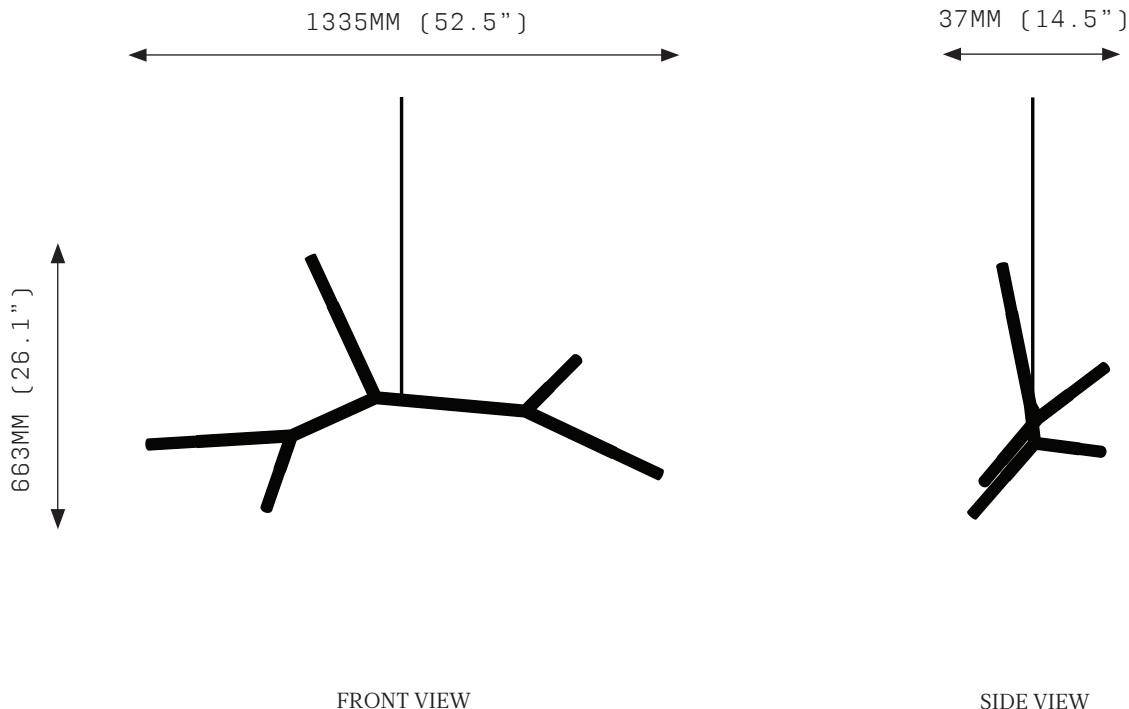

BRANCH CHAIN AMINO ACID X5H

FRONT VIEW

SIDE VIEW

SPECIFICATIONS

Ordering Code:
BCAA.X.5.H

Lamp:
G9 110V LED 4.5W 3000K
G9 240V LED 4W 2700K

Lumens:
2000 / 1250 LM

Voltage:
110 / 240 V

Watts:
22.5 / 20 W

Weight:
Approx. 2.7 kg*
*Exclusive of canopy

Exclusions:
User Interface, Dimmer Unit

PRODUCT OPTIONS

Finishes:
AB Aged Brass
HRB Hand Rubbed Brass
DB Dark Bronze
MP Mottled Patina
VER Verdigris
PCB Powder Coat Matte Black
PCW Powder Coat Matte White
PB Polished Brass
CP Copper
CR Chrome
GR Graphite
SN Satin Nickel
24K 24K Gold

Suspension: *
ROD Vertical Rod
*Contact us for alternatives

Canopy: *
RFS Round Flush Small
RFM Round Flush Medium
RSM Round Surface Medium
*Refer to Canopy Specification Guide

WARRANTY

3 Years Fixture

BCAA is a solid fixture that will require very little maintenance over the years.

If your BCAA is treated with care, it will shine brightly for many years to come.

Contact us for custom variations.

Installation should only be undertaken by a qualified professional