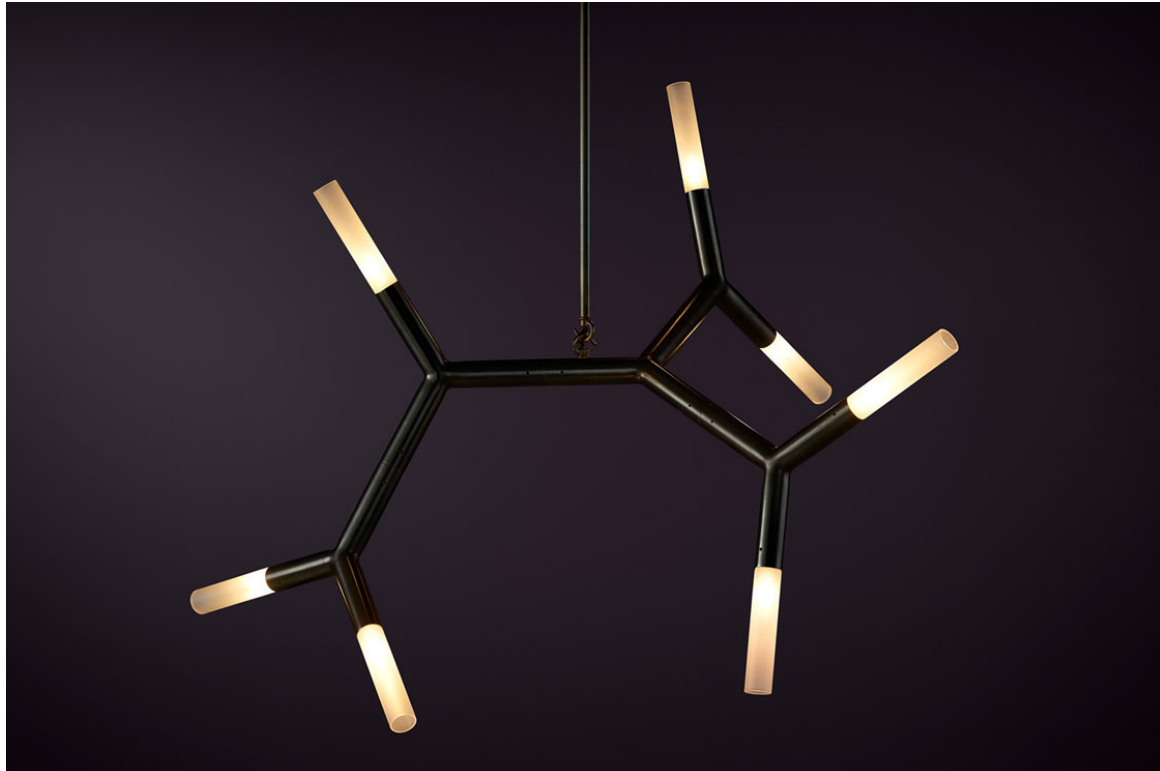

ROOM

WWW.ROOMONLINE.COM

BCAA HORIZONTAL TUBE CHANDELIER

FIXTURES AVAILABLE IN FIVE SIZES RANGING FROM 26.8" L TO 66.1" L. SHOWN HERE IN 33.8" L

AVAILABLE IN AGED BRASS, HAND RUBBED BRASS, DARK BRONZE & MOTTLED PATINA STANDARD. VERDIGRIS, POWDER COATED BLACK OR WHITE, POLISHED BRASS, COPPER, CHROME, SATIN NICKEL OR 24K GOLD AVAILABLE FOR AN UPCHARGE

LAMPING: G9, 110V, LED, 4.5W, DIMMABLE, INCLUDED

ITEM NO. LI447