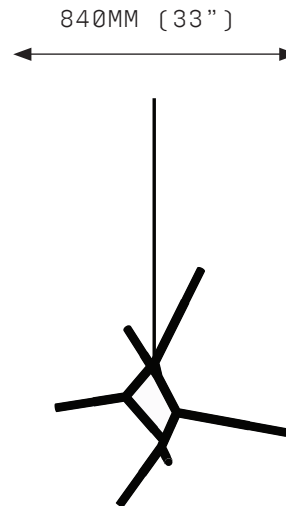

## BCAA HORIZONTAL TUBE CHANDELIER

FIXTURES AVAILABLE IN FIVE SIZES RANGING FROM 26.8" L TO 66.1" L. SHOWN HERE IN 33.8" L

AVAILABLE IN AGED BRASS, HAND RUBBED BRASS, DARK BRONZE & MOTTLED PATINA STANDARD. VERDIGRIS, POWDER COATED BLACK OR WHITE, POLISHED BRASS, COPPER, CHROME, SATIN NICKEL OR 24K GOLD AVAILABLE FOR AN UPCHARGE

# BRANCH CHAIN AMINO ACID X7H

FRONT VIEW

SIDE VIEW