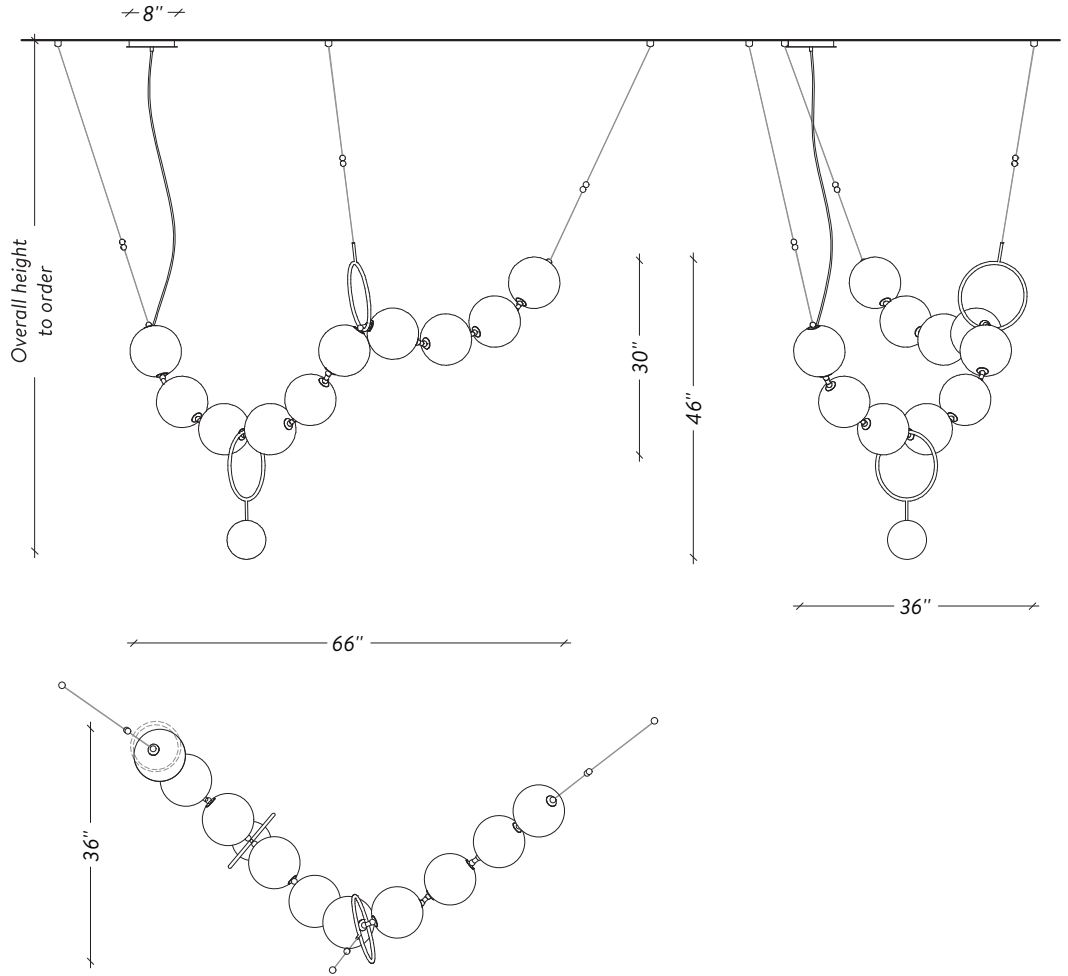

ROOM

WWW.ROOMONLINE.COM

COCO CHANDELIER - OI

66"W x 36"D x 46"H

FINISHES: AGED BRASS, AGED BRONZE, AGED COPPER, SATIN NICKEL, OR SATIN BLACK WITH MOUTH-BLOWN GLASS

LAMPING: LED 2700K (DIM-TO-WARM 2200K TO 2700K) 2880 LUMENS - 40 W PER GLOBE

ITEM NO. LI289

COCO
CONFIGURATION 01

LAROSE
GUYON

HANDMADE
IN CANADA

SPÉCIFICATIONS

DIMENSIONS

Configuration 01
66" x 36" x 46" H - 35 lbs

Configuration 02
54" x 32" x 22" H - 35 lbs

Configuration 03
88" x 8" x 42" H - 35 lbs

Configuration 04
32" x 8" x 82" H - 35 lbs

CABLES

Not adjustable / Overall length to order
Non ajustable / Longueur totale à la commande

SHADE / DIFFUSEUR

8" Hand blown glass ball
Globe 8" de verre soufflé à la main