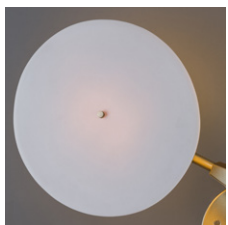

## Finishes

Brushed Brass

Oil Rubbed Bronze

Satin Nickel

Vintage Brass

Porcelain Disc

## Specifications

Height: 10-11in / 25-28cm

Depth: 3.5in / 9cm

Width: 9-10in / 23-26cm

Weight: 3lb / 2kg

Max Wattage: 6w

Backplate: Ø5" x 0.75" with fixed post

Materials: Machined brass, unglazed porcelain