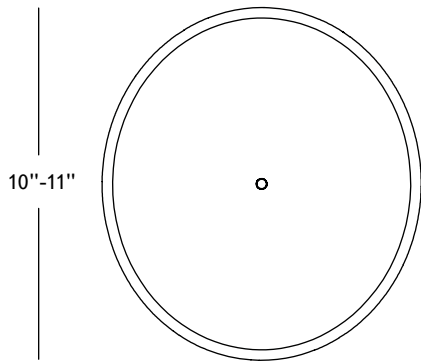

SC.01.08

**ROOM**

[WWW.ROOMONLINE.COM](http://WWW.ROOMONLINE.COM)

Front

Side

Top

## Specifications

Height: 10-11in / 25-28cm

Depth: 3.5in / 9cm

Width: 9-10in / 23-26cm

Weight: 3lb / 2kg

Max Wattage: 6w

Backplate: Ø5" x 0.75" with fixed post

Materials: Machined brass, unglazed porcelain