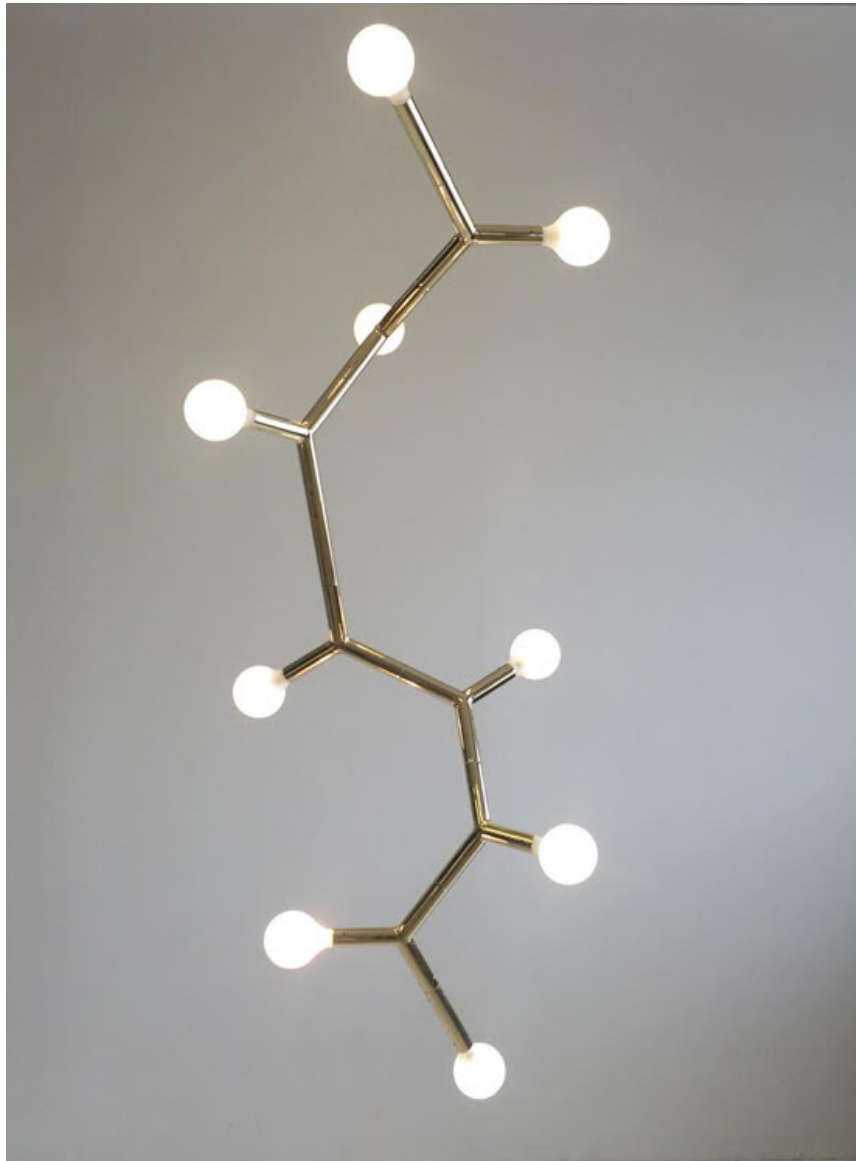

ROOM

WWW.ROOMONLINE.COM

BCAA VERTICAL BALL CHANDELIER

FIXTURES AVAILABLE IN FIVE SIZES RANGING FROM 23" L TO 43" L

AVAILABLE IN AGED BRASS, HAND RUBBED BRASS, DARK BRONZE & MOTTLED PATINA STANDARD. VERDIGRIS, POWDER COATED BLACK OR WHITE, POLISHED BRASS, COPPER, CHROME, SATIN NICKEL OR 24K GOLD AVAILABLE FOR AN UPCHARGE

LAMPING: G9, 110V, LED, 4.5W, DIMMABLE, INCLUDED

ITEM NO. LI449

BRANCH CHAIN AMINO ACID

(VB PRICE LIST)

FIXTURE	CODE	METRIC	IMPERIAL	WATTS	LIST
BCAA 5 Vertical Ball	BCA.5.V.G95	580 x 370 x 670 mm	22.8 x 14.6 x 26.4 "	16 W	\$6,708
BCAA 7 Vertical Ball	BCA.7.V.G95	690 x 690 x 850 mm	27.2 x 27.2 x 33.5 "	22.4 W	\$7,580
BCAA 9 Vertical Ball	BCA.9.V.G95	800 x 770 x 1050 mm	31.5 x 30.3 x 41.3 "	28.8 W	\$8,900
BCAA 11 Vertical Ball	BCA.11.V.G95	940 x 780 x 1260 mm	37.0 x 30.7 x 49.6 "	35.2 W	\$10,033
BCAA 15 Vertical Ball	BCA.15.V.G95	1100 x 850 x 1620 mm	43.3 x 33.5 x 63.8 "	48 W	\$11,477

FINISHES	CODE	LIST	LAMP	CODE	LIST
Aged Brass	AB	Inc.	G9 110V LED 3.2W	110	Inc.
Hand Rubbed Brass	HRB	Inc.	2700K*		
Dark Bronze	DB	Inc.	G9 240V LED 3.2W	240	Inc.
Mottled Patina	MP	Inc.	2700K*		
Verdigris	VER	+20%			
Powder Coat Matte Black	PCB	+20%	* Dimmable		
Powder Coat Matte White	PCW	+20%			
Polished Brass	PB	+20%			
Copper*	CP	+20%	SUSPENSION		LIST
Chrome*	CR	+20%	Vertical Rod		Inc.
Satin Nickel*	SN	+20%			
24K Gold*	24K	+20%			