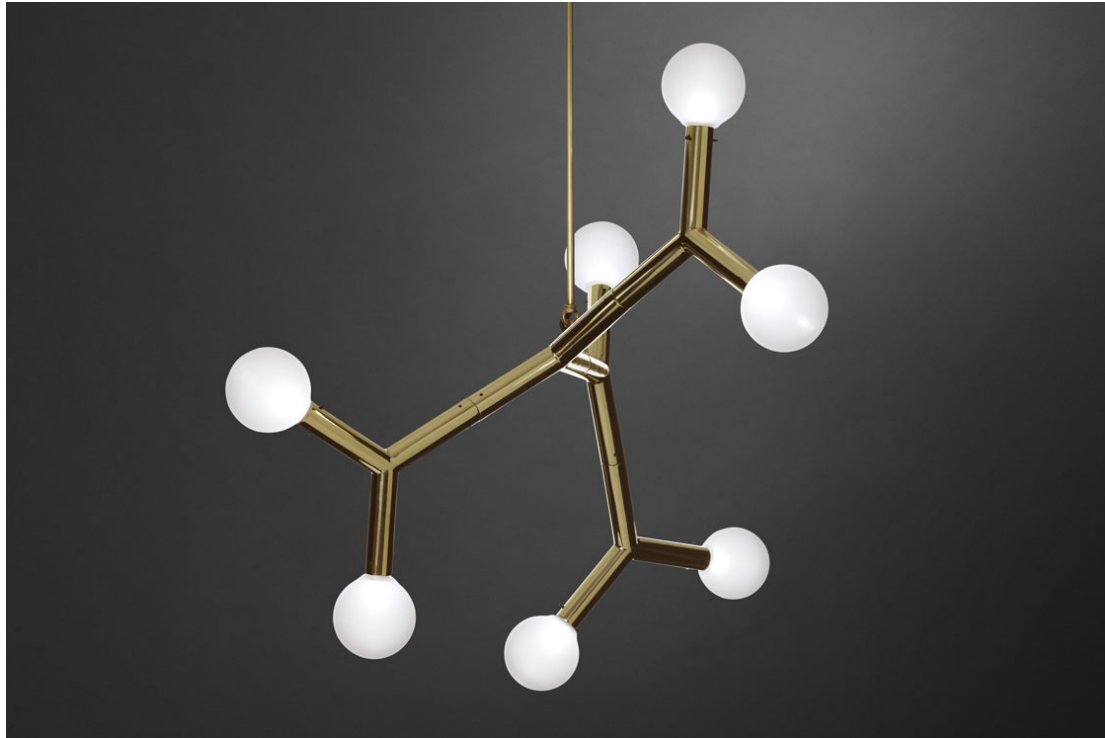

ROOM

WWW.ROOMONLINE.COM

BCAA HORIZONTAL BALL CHANDELIER

FIXTURES AVAILABLE IN FIVE SIZES RANGING FROM 26" L TO 65" L

AVAILABLE IN AGED BRASS, HAND RUBBED BRASS, DARK BRONZE & MOTTLED PATINA STANDARD. VERDIGRIS, POWDER COATED BLACK OR WHITE, POLISHED BRASS, COPPER, CHROME, SATIN NICKEL OR 24K GOLD AVAILABLE FOR AN UPCHARGE

LAMPING: G9, 110V, LED, 4.5W, DIMMABLE, INCLUDED

ITEM NO. LI448