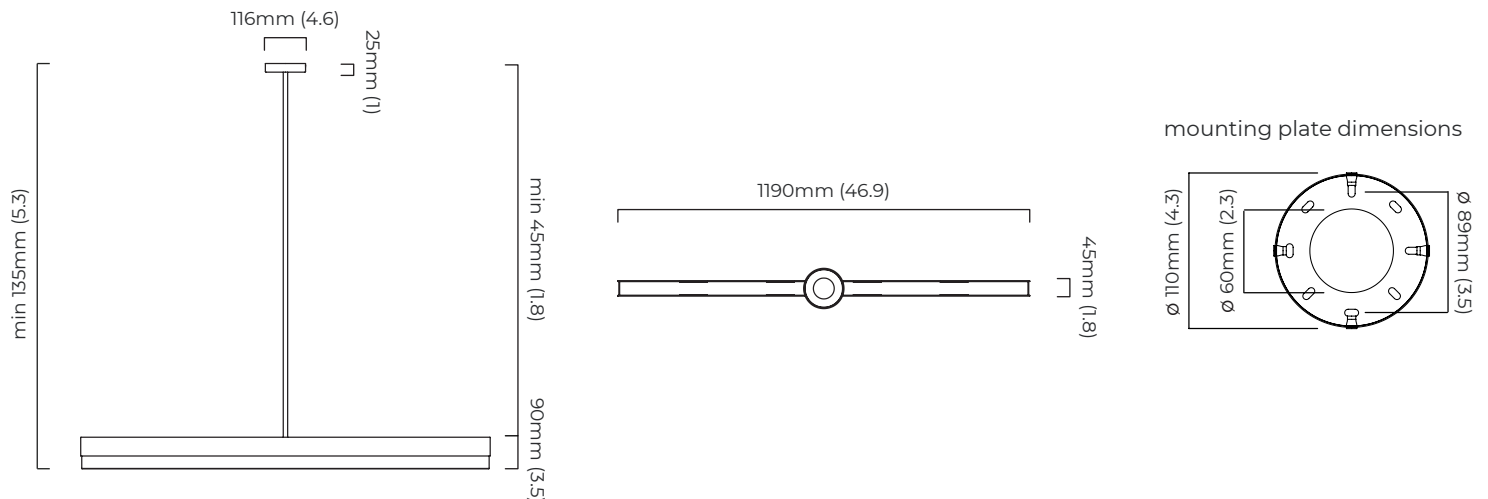

ARTES 1200 PENDANT - DALI-A

FINISH

antique bronze with antique bronze details and honed alabaster
bronze with bronze details and honed alabaster
bronze with satin brass details and honed alabaster
satin brass with satin brass details and honed alabaster

DIMENSIONS (body of fixture)

1190 x 45 x 90 mm (w x d x h)

WEIGHT

10kg (22lbs)

please ensure ceiling structure is strong enough to support the weight of the light

OVERALL DROP

minimum 135 mm
supplied with 1000mm drop rod (12.7 mm dia) as standard
(adjustable on site)

ILLUMINATION

220-240v - integrated LED - 32w - 2700k
DALI LED driver integrated in the body of the light

DIMMING

DALI compatible

CEILING ROSE / PLATE

round ceiling rose - $\varnothing$ 116 x 25 mm (dia x h)

CERTIFICATION

*Diagrams are not to scale.