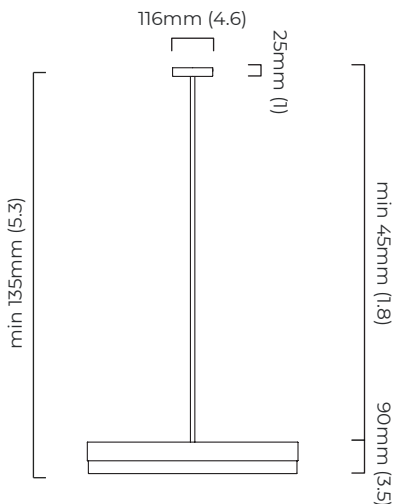

ARTES 600 PENDANT

FINISH

antique bronze with antique bronze details and honed alabaster
bronze with bronze details and honed alabaster
bronze with satin brass details and honed alabaster
satin brass with satin brass details and honed alabaster

DIMENSIONS (body of fixture)

610 x 45 x 90 mm (w x d x h)

WEIGHT

6kg (13.2lbs)

please ensure ceiling structure is strong enough to support the weight of the light

OVERALL DROP

minimum 135 mm
supplied with 1000mm drop rod (12.7 mm dia) as standard
(adjustable on site)

ILLUMINATION

220-240v - integrated LED - 16w - 2700k
110-130v - integrated LED - 16w - 2700k
LED driver integrated in the body of the light

DIMMING

trailing dimmable / phase cut (rotary dimmer) - standard
DALI option available (220-240v only)
0/1-10v (220-240v or 110-130v) - on request

CEILING ROSE / PLATE

round ceiling rose - $\varnothing$ 116 x 25 mm (dia x h)

CERTIFICATION