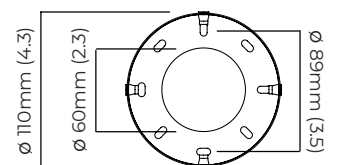

mounting plate dimensions