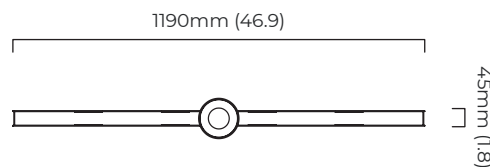

ARTES 1200 PENDANT

FINISH

antique bronze with antique bronze details and honed alabaster
bronze with bronze details and honed alabaster
bronze with satin brass details and honed alabaster
satin brass with satin brass details and honed alabaster

DIMENSIONS (body of fixture)

1190 x 45 x 90 mm (w x d x h)

WEIGHT

10kg (22lbs)

please ensure ceiling structure is strong enough to support the weight of the light

OVERALL DROP

minimum 135 mm
supplied with 1000mm drop rod (12.7 mm dia) as standard
(adjustable on site)

ILLUMINATION

220-240v - integrated LED - 32w - 2700k
110-130v - integrated LED - 32w - 2700k
LED driver integrated in the body of the light

DIMMING

trailing dimmable / phase cut (rotary dimmer) - standard
DALI option available (220-240v only)
0/1-10v (220-240v or 110-130v) - on request

CEILING ROSE / PLATE

round ceiling rose - $\varnothing$ 116 x 25 mm (dia x h)

CERTIFICATION