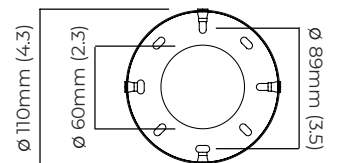

### DIMENSIONS (body of fixture)

610 x 45 x 90 mm (w x d x h)

### CEILING ROSE / PLATE

round ceiling rose -  $\varnothing$  116 x 25 mm (dia x h)

### CERTIFICATION

mounting plate dimensions

\*Diagrams are not to scale.