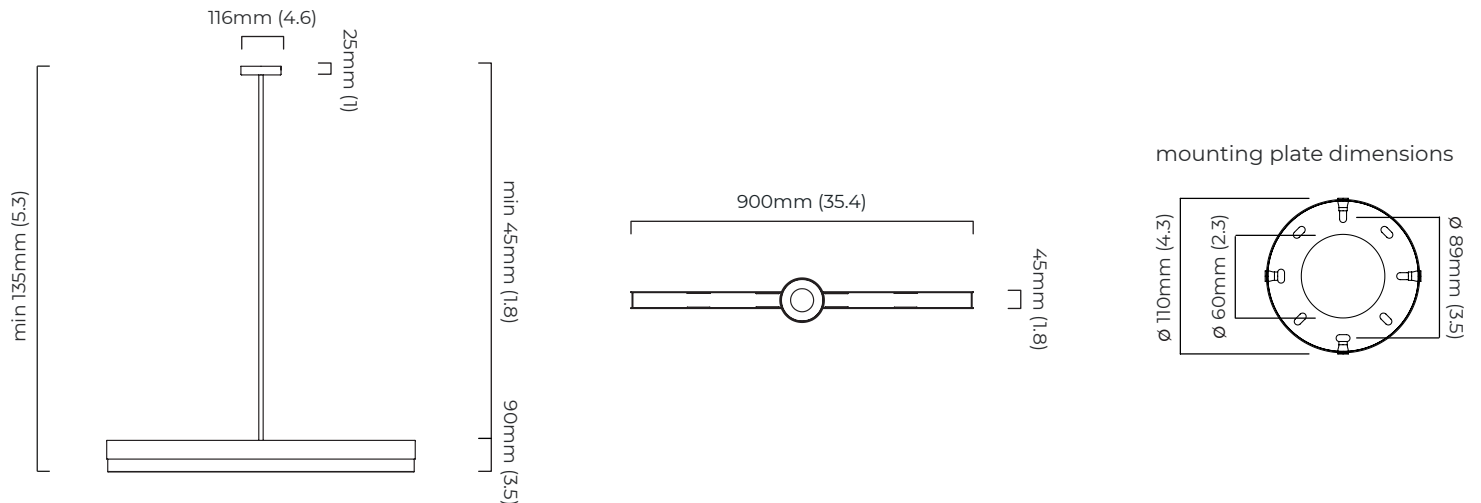

ARTES 900 PENDANT

FINISH

antique bronze with antique bronze details and honed alabaster
bronze with bronze details and honed alabaster
bronze with satin brass details and honed alabaster
satin brass with satin brass details and honed alabaster

DIMENSIONS (body of fixture)

900 x 45 x 90 mm (w x d x h)

WEIGHT

8kg (17.6lbs)

please ensure ceiling structure is strong enough to support the weight of the light

OVERALL DROP

minimum 135 mm
supplied with 1000mm drop rod (12.7 mm dia) as standard
(adjustable on site)

ILLUMINATION

220-240v - integrated LED - 24w - 2700k
110-130v - integrated LED - 24w - 2700k
LED driver integrated in the body of the light

DIMMING

trailing dimmable / phase cut (rotary dimmer) - standard
DALI option available (220-240v only)
0/1-10v (220-240v or 110-130v) - on request

CEILING ROSE / PLATE

round ceiling rose - $\varnothing$ 116 x 25 mm (dia x h)

CERTIFICATION

*Diagrams are not to scale.