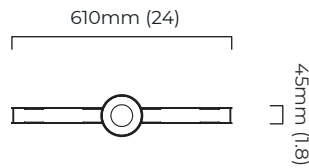

ARTES 600 PENDANT

FINISH

antique bronze with antique bronze details and honed alabaster
bronze with bronze details and honed alabaster
bronze with satin brass details and honed alabaster
satin brass with satin brass details and honed alabaster

DIMENSIONS (body of fixture)

610 x 45 x 90 mm (w x d x h)

WEIGHT

6kg (13.2lbs)

please ensure ceiling structure is strong enough to support the weight of the light

OVERALL DROP

minimum 135 mm
supplied with 1000mm drop rod (12.7 mm dia) as standard
(adjustable on site)

ILLUMINATION

220-240v - integrated LED - 16w - 2700k
110-130v - integrated LED - 16w - 2700k
LED driver integrated in the body of the light

DIMMING

trailing dimmable / phase cut (rotary dimmer) - standard
DALI option available (220-240v only)
0/1-10v (220-240v or 110-130v) - on request

CEILING ROSE / PLATE

round ceiling rose - $\varnothing$ 116 x 25 mm (dia x h)

CERTIFICATION