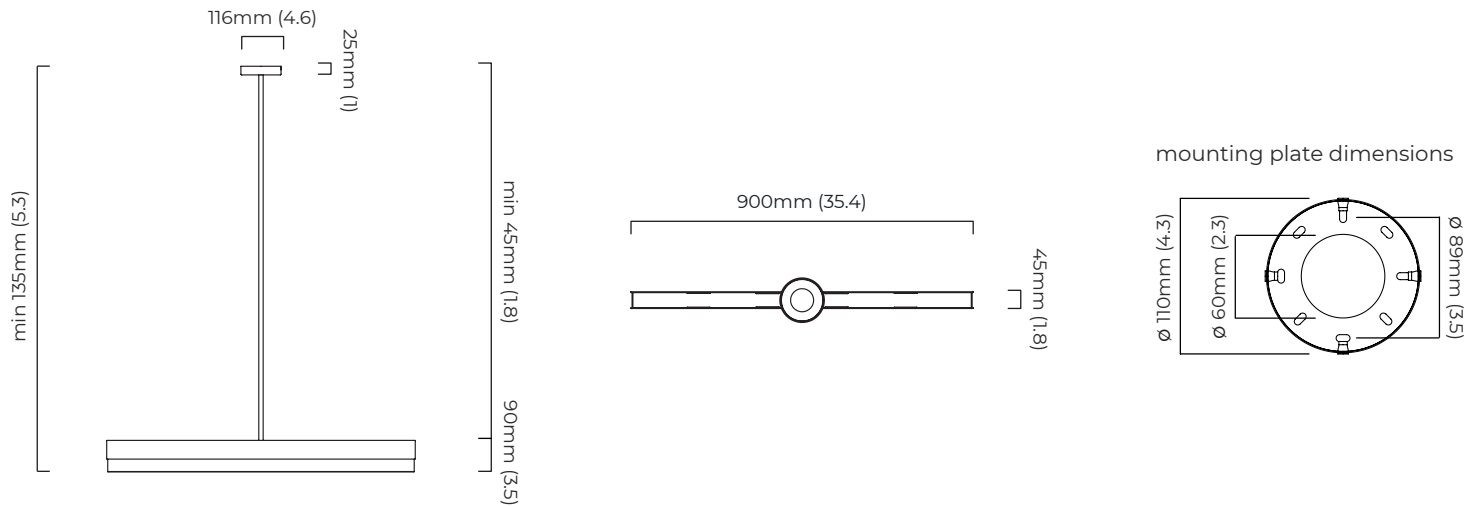

ARTES 900 PENDANT - DALI-A

FINISH

antique bronze with antique bronze details and honed alabaster
bronze with bronze details and honed alabaster
bronze with satin brass details and honed alabaster
satin brass with satin brass details and honed alabaster

DIMENSIONS (body of fixture)

900 x 45 x 90 mm (w x d x h)

WEIGHT

8kg (17.6lbs)

please ensure ceiling structure is strong enough to support the weight of the light

OVERALL DROP

minimum 135 mm
supplied with 1000mm drop rod (12.7 mm dia) as standard
(adjustable on site)

ILLUMINATION

220-240v - integrated LED - 24w - 2700k
DALI LED driver integrated in the body of the light

DIMMING

DALI compatible

CEILING ROSE / PLATE

round ceiling rose - $\varnothing$ 116 x 25 mm (dia x h)

CERTIFICATION

*Diagrams are not to scale.