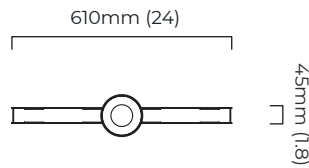

ARTES 600 PENDANT - DALI-A

FINISH

antique bronze with antique bronze details and honed alabaster
bronze with bronze details and honed alabaster
bronze with satin brass details and honed alabaster
satin brass with satin brass details and honed alabaster

DIMENSIONS (body of fixture)

610 x 45 x 90 mm (w x d x h)

WEIGHT

6kg (13.2lbs)

please ensure ceiling structure is strong enough to support the weight of the light

OVERALL DROP

minimum 135 mm
supplied with 1000mm drop rod (12.7 mm dia) as standard
(adjustable on site)

ILLUMINATION

220-240v - integrated LED - 16w - 2700k
DALI LED driver integrated in the body of the light

DIMMING

DALI compatible

CEILING ROSE / PLATE

round ceiling rose - $\varnothing$ 116 x 25 mm (dia x h)

CERTIFICATION