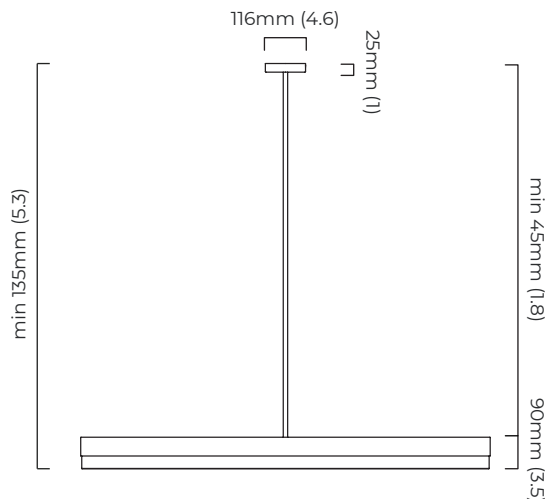

ARTES 1200 PENDANT

FINISH

antique bronze with antique bronze details and honed alabaster
bronze with bronze details and honed alabaster
bronze with satin brass details and honed alabaster
satin brass with satin brass details and honed alabaster

DIMENSIONS (body of fixture)

1190 x 45 x 90 mm (w x d x h)

WEIGHT

10kg (22lbs)

please ensure ceiling structure is strong enough to support the weight of the light

OVERALL DROP

minimum 135 mm
supplied with 1000mm drop rod (12.7 mm dia) as standard
(adjustable on site)

ILLUMINATION

220-240v - integrated LED - 32w - 2700k
110-130v - integrated LED - 32w - 2700k
LED driver integrated in the body of the light

DIMMING

trailing dimmable / phase cut (rotary dimmer) - standard
DALI option available (220-240v only)
0/1-10v (220-240v or 110-130v) - on request

CEILING ROSE / PLATE

round ceiling rose - $\varnothing$ 116 x 25 mm (dia x h)

CERTIFICATION