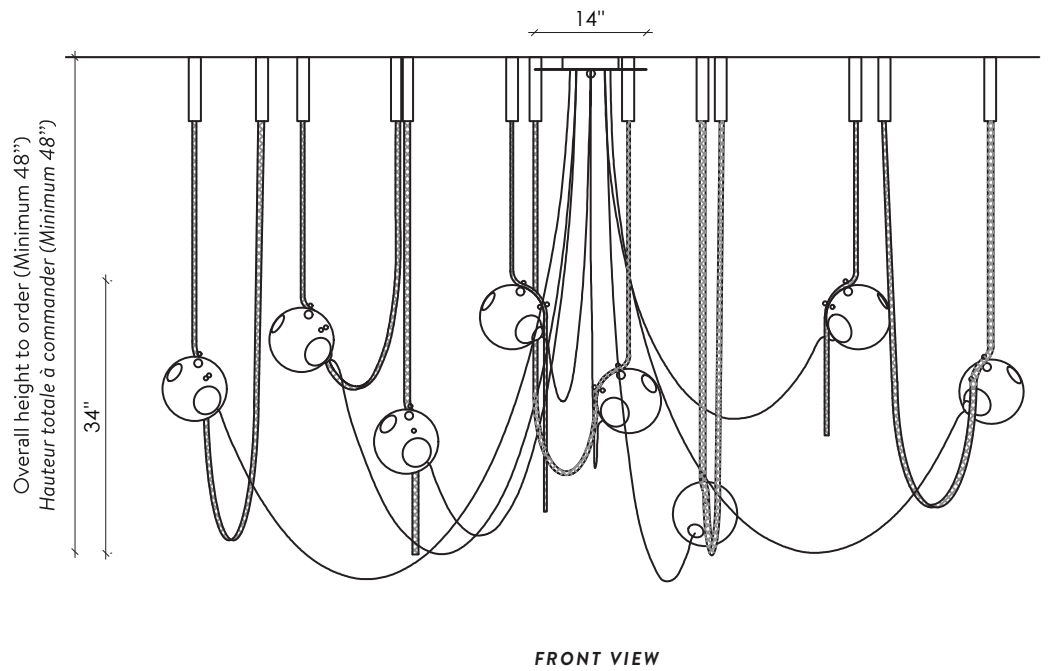

ABYSSE-08-L