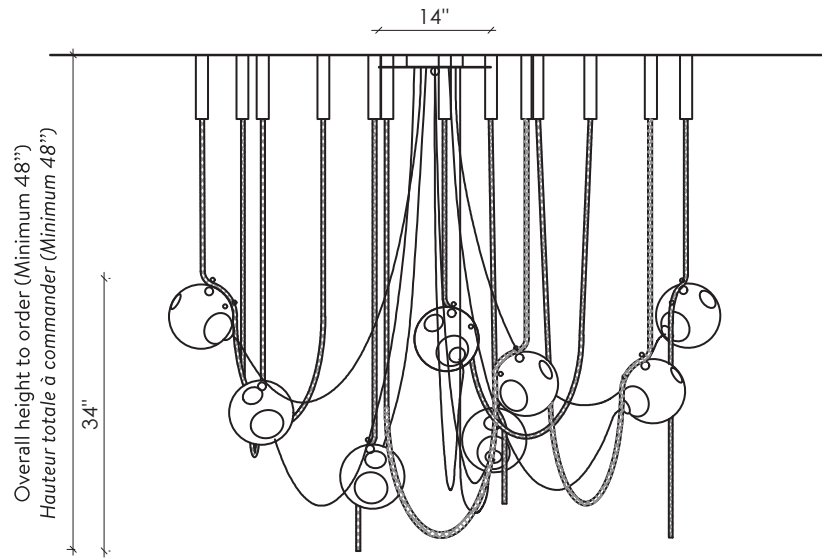

ABYSSE-08-S

FRONT VIEW