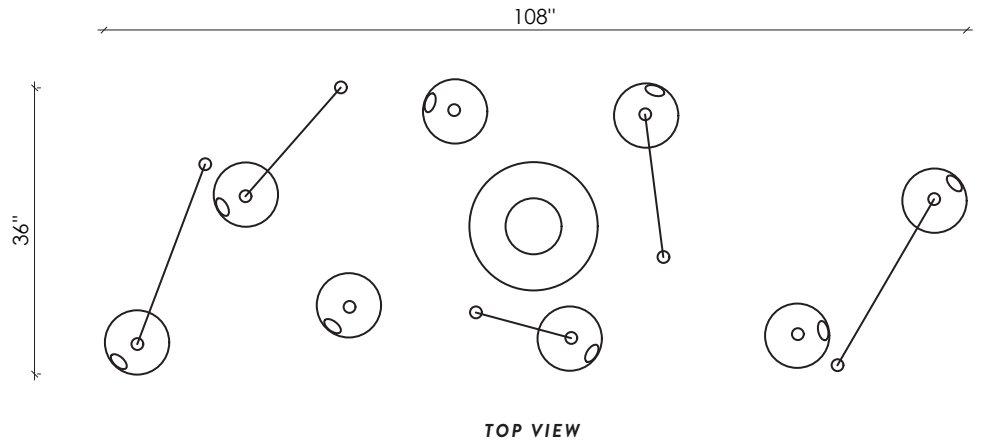

ABYSSE-08-L