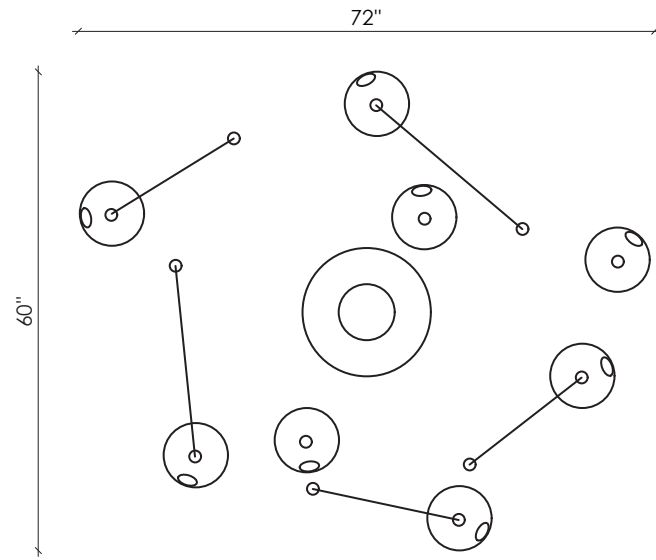

ABYSSE-08-S

TOP VIEW