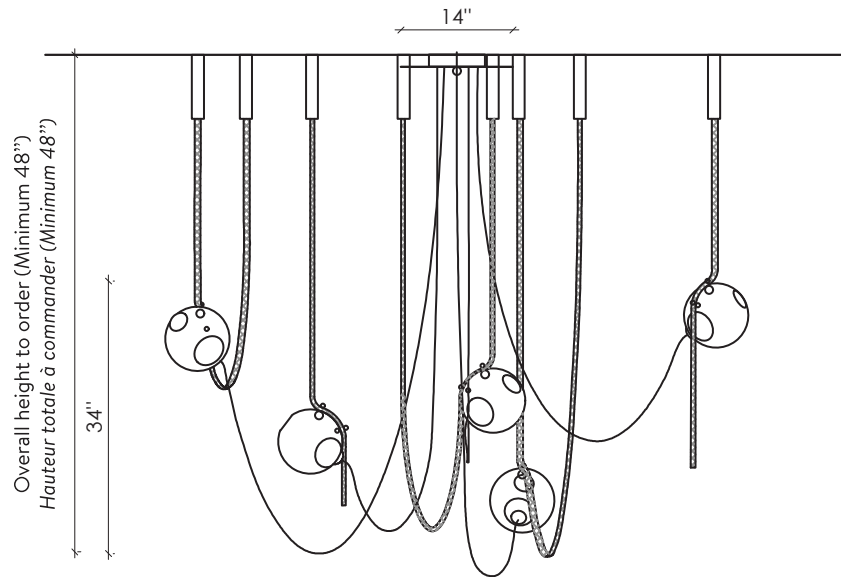

ROOM

WWW.ROOMONLINE.COM

ABYSSE O5

DIMENSIONS: LARGE 72"W X 36"D X 48" OAH MINIMUM / OAH TO ORDER

DIMENSIONS: SMALL 48"W X 42"D X 48" OAH MINIMUM / OAH TO ORDER

GLOBES ARE 8"D

MATERIALS / FINISHES: DARK AGED BRASS, HAND TEXTURED METAL, TEXTURED HAND BLOWN GLASS, AGED BRASS CHAIN

LAMPING: 120V OR 0-10V UPON REQUEST, 2700K, 30W, DIMMABLE INTEGRATED LED

ITEM NO. LI433

ABYSSE-05-L

TOP VIEW
VUE DE DESSUS

Overall height to order (Minimum 48")
Hauteur totale à commander (Minimum 48")

FRONT VIEW

ABYSSE-05-S

SPÉCIFICATIONS

DIMENSIONS

ABYSSE-03-L

48" X 30" X 34" H

Overall height / *Hauteur totale* minimum 48"

ABYSSE-03-S

36" X 30" X 34" H

108" X 36" X 34" H

Overall height / *Hauteur totale* minimum 48"

ABYSSE-08-S

72" X 60" X 34" H

Overall height / *Hauteur totale* minimum 48"

CHAINS

Not adjustable / Overall height to order,
up to 120" included.