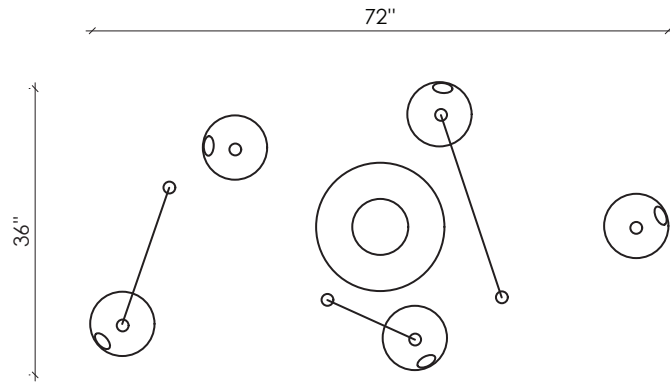

ROOM

WWW.ROOMONLINE.COM

ABYSSE O5

DIMENSIONS: LARGE 72"W X 36"D X 48" OAH MINIMUM / OAH TO ORDER

DIMENSIONS: SMALL 48"W X 42"D X 48" OAH MINIMUM / OAH TO ORDER

GLOBES ARE 8"D

MATERIALS / FINISHES: DARK AGED BRASS, HAND TEXTURED METAL, TEXTURED HAND BLOWN GLASS, AGED BRASS CHAIN

LAMPING: 120V OR 0-10V UPON REQUEST, 2700K, 30W, DIMMABLE INTEGRATED LED

ITEM NO. LI433

ABYSSE-05-L

TOP VIEW
VUE DE DESSUS

Overall height to order (Minimum 48")
Hauteur totale à commander (Minimum 48")

FRONT VIEW

ABYSSE-05-S

SPÉCIFICATIONS

DIMENSIONS

ABYSSE-03-L

48" X 30" X 34" H

Overall height / *Hauteur totale* minimum 48"

ABYSSE-03-S

36" X 30" X 34" H

Overall height / *Hauteur totale* minimum 48"

ABYSSE-05-L

72" X 36" X 34" H

Overall height / *Hauteur totale* minimum 48"

ABYSSE-05-S

48" X 42" X 34" H

Overall height / *Hauteur totale* minimum 48"

ABYSSE-08-L