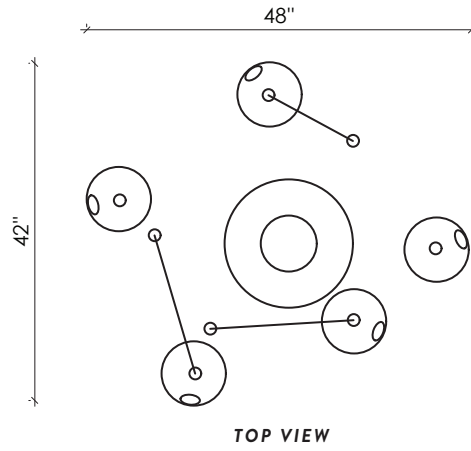

ROOM

WWW.ROOMONLINE.COM

ABYSSE O5

DIMENSIONS: LARGE 72"W X 36"D X 48" OAH MINIMUM / OAH TO ORDER

DIMENSIONS: SMALL 48"W X 42"D X 48" OAH MINIMUM / OAH TO ORDER

GLOBES ARE 8"D

MATERIALS / FINISHES: DARK AGED BRASS, HAND TEXTURED METAL, TEXTURED HAND BLOWN GLASS, AGED BRASS CHAIN

LAMPING: 120V OR 0-10V UPON REQUEST, 2700K, 30W, DIMMABLE INTEGRATED LED

ITEM NO. LI433

ABYSSE-05-L

TOP VIEW
VUE DE DESSUS

Overall height to order (Minimum 48")
Hauteur totale à commander (Minimum 48")

FRONT VIEW

ABYSSE-05-S

SPÉCIFICATIONS

DIMENSIONS

ABYSSE-03-L

48" X 30" X 34" H

Overall height / *Hauteur totale* minimum 48"

ABYSSE-03-S

36" X 30" X 34" H

Overall height / *Hauteur totale* minimum 48"

ABYSSE-05-L

72" X 36" X 34" H

Overall height / *Hauteur totale* minimum 48"

ABYSSE-05-S

48" X 42" X 34" H

Overall height / *Hauteur totale* minimum 48"

ABYSSE-08-L