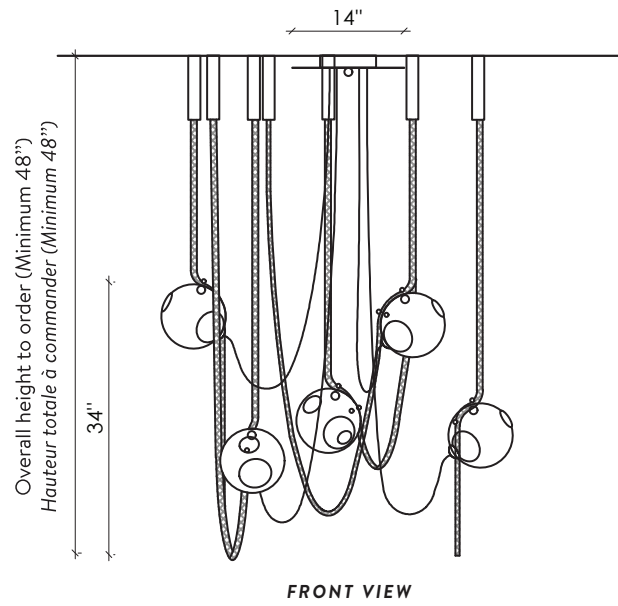

ROOM

WWW.ROOMONLINE.COM

ABYSSE O5

DIMENSIONS: LARGE 72"W X 36"D X 48" OAH MINIMUM / OAH TO ORDER

DIMENSIONS: SMALL 48"W X 42"D X 48" OAH MINIMUM / OAH TO ORDER

GLOBES ARE 8"D

MATERIALS / FINISHES: DARK AGED BRASS, HAND TEXTURED METAL, TEXTURED HAND BLOWN GLASS, AGED BRASS CHAIN

LAMPING: 120V OR 0-10V UPON REQUEST, 2700K, 30W, DIMMABLE INTEGRATED LED

ITEM NO. LI433

ABYSSE-05-L

TOP VIEW
VUE DE DESSUS

Overall height to order (Minimum 48")
Hauteur totale à commander (Minimum 48")

FRONT VIEW

ABYSSE-05-S

SPÉCIFICATIONS

DIMENSIONS

ABYSSE-03-L

48" X 30" X 34" H

Overall height / *Hauteur totale* minimum 48"

ABYSSE-03-S

36" X 30" X 34" H

Overall height / *Hauteur totale* minimum 48"

ABYSSE-05-L

72" X 36" X 34" H

Overall height / *Hauteur totale* minimum 48"

ABYSSE-05-S

48" X 42" X 34" H

Overall height / *Hauteur totale* minimum 48"

ABYSSE-08-L