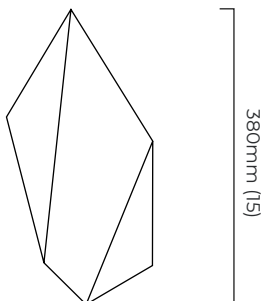

ROOM

WWW.ROOMONLINE.COM

ABSTRACT WALL SCONCE

DIMENSIONS: 9" W X 15" H X 3" D

MATERIALS / FINISHES: ANTIQUE BRONZE, BRONZE OR SATIN BRASS FINISH

LAMPING: G9 MAINS HALOGEN 25W

ITEM NO. LI241

ABSTRACT WALL

FINISH

antique bronze
bronze
satin brass

DIMENSIONS (body of fixture)

204 x 75 x 380 mm (w x d x h)

WEIGHT

1kg (2.2lbs)

ILLUMINATION

220-240v - 1 x G9 - 25w max halogen (or 2.3 LED 2700k)
110-130v - 1 x G9 - 25w max halogen (or 2.3 LED 2700k)

CERTIFICATION

mounting plate dimensions

*Diagrams are not to scale.

ABSTRACT WALL - DALI-A

FINISH

antique bronze
bronze
satin brass

DIMENSIONS (body of fixture)

204 x 75 x 380 mm (w x d x h)

WALL ROSE / PLATE

round wall plate - \varnothing 116 x 25 mm (\varnothing x h)

CERTIFICATION

mounting plate dimensions

*Diagrams are not to scale.

ABSTRACT WALL

ABSTRACT WALL

SKU NUMBER	FINISH DESCRIPTION	VOLTAGE
ABSWAOAB-240	antique bronze	220 - 240V
ABSWAOBZ-240	bronze	220 - 240V
ABSWAOSB-240	satın brass	220 - 240V
ABSWAOAB-110	antique bronze	110 - 130V
ABSWAOBZ-110	bronze	110 - 130V
ABSWAOSB-110	satın brass	110 - 130V