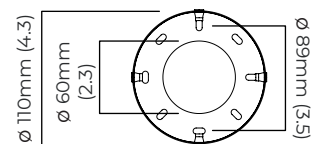

FINISH

antique bronze
bronze
satin brass

DIMENSIONS (body of fixture)

204 x 75 x 380 mm (w x d x h)

WEIGHT

1kg (2.2lbs)

ILLUMINATION

220-240v - 1 x G9 - 25w max halogen (or 2.3 LED 2700k)
110-130v - 1 x G9 - 25w max halogen (or 2.3 LED 2700k)

CERTIFICATION

mounting plate dimensions

DALI converter dimensions

*Diagrams are not to scale.

ABSTRACT WALL - DALI-B

FINISH

antique bronze
bronze
satin brass

DIMENSIONS (body of fixture)

204 x 100 x 380 mm (w x d x h)

WEIGHT

1kg (2.2lbs)

ILLUMINATION

220-240v - 1 x G9 - 25w max halogen (or 2.3 LED 2700k)
DALI converter to be installed in the wall rose

DIMMING

dimnable bulb required
DALI compatible

WALL ROSE / PLATE

round wall plate - \varnothing 116 x 25 mm (\varnothing x h)

CERTIFICATION

mounting plate dimensions

*Diagrams are not to scale.

ABSTRACT WALL

ABSTRACT WALL

SKU NUMBER	FINISH DESCRIPTION	VOLTAGE
ABSWAOAB-240	antique bronze	220 - 240V
ABSWAOBZ-240	bronze	220 - 240V
ABSWAOSB-240	satın brass	220 - 240V
ABSWAOAB-110	antique bronze	110 - 130V
ABSWAOBZ-110	bronze	110 - 130V
ABSWAOSB-110	satın brass	110 - 130V