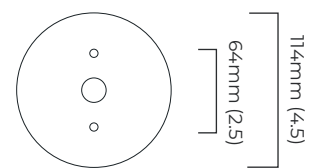

FINISH

antique bronze
bronze
satin brass

DIMENSIONS (body of fixture)

204 x 75 x 380 mm (w x d x h)

WEIGHT

1kg (2.2lbs)

ILLUMINATION

220-240v - 1 x G9 - 25w max halogen (or 2.3 LED 2700k)
110-130v - 1 x G9 - 25w max halogen (or 2.3 LED 2700k)

CERTIFICATION

mounting plate dimensions

*Diagrams are not to scale.

ABSTRACT WALL - DALI-A

FINISH

antique bronze
bronze
satin brass

DIMENSIONS (body of fixture)

204 x 75 x 380 mm (w x d x h)

WEIGHT

1kg (2.2lbs)

ILLUMINATION

220-240v - 1 x G9 - 25w max halogen (or 2.3 LED 2700k)
DALI converter to be installed in the cavity

DIMMING

dimnable bulb required
DALI compatible

WALL ROSE / PLATE

round wall plate - \varnothing 114 x 5 mm (\varnothing x h)

CERTIFICATION

mounting plate dimensions

DALI converter dimensions

*Diagrams are not to scale.

ABSTRACT WALL - DALI-B

FINISH

antique bronze
bronze
satin brass

DIMENSIONS (body of fixture)