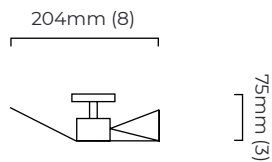

FINISH

antique bronze
bronze
satin brass

DIMENSIONS (body of fixture)

204 x 75 x 380 mm (w x d x h)

WEIGHT

1kg (2.2lbs)

ILLUMINATION

220-240v - 1 x G9 - 25w max halogen (or 2.3 LED 2700k)
110-130v - 1 x G9 - 25w max halogen (or 2.3 LED 2700k)

CERTIFICATION

mounting plate dimensions

*Diagrams are not to scale.

ABSTRACT WALL - DALI-A

FINISH

antique bronze
bronze
satin brass

DIMENSIONS (body of fixture)

204 x 75 x 380 mm (w x d x h)

WALL ROSE / PLATE

round wall plate - \varnothing 116 x 25 mm (\varnothing x h)

CERTIFICATION

mounting plate dimensions

*Diagrams are not to scale.

ABSTRACT WALL

ABSTRACT WALL

SKU NUMBER	FINISH DESCRIPTION	VOLTAGE
ABSWAOAB-240	antique bronze	220 - 240V
ABSWAOBZ-240	bronze	220 - 240V
ABSWAOSB-240	satın brass	220 - 240V
ABSWAOAB-110	antique bronze	110 - 130V
ABSWAOBZ-110	bronze	110 - 130V
ABSWAOSB-110	satın brass	110 - 130V