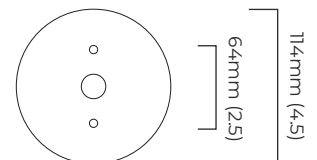

FINISH

antique bronze
bronze
satin brass

DIMENSIONS (body of fixture)

204 x 75 x 380 mm (w x d x h)

WEIGHT

1kg (2.2lbs)

ILLUMINATION

220-240v - 1 x G9 - 25w max halogen (or 2.3 LED 2700k)
110-130v - 1 x G9 - 25w max halogen (or 2.3 LED 2700k)

DIMMING

dimnable bulb required
trailing edge dimmable / phase cut (rotary dimmer): standard
DALI option available (220-240v only)

WALL ROSE / PLATE

round wall plate - \varnothing 114 x 5 mm (\varnothing x h)

CERTIFICATION

mounting plate dimensions

*Diagrams are not to scale.

ABSTRACT WALL - DALI-A

FINISH

antique bronze
bronze
satin brass

DIMENSIONS (body of fixture)

204 x 75 x 380 mm (w x d x h)