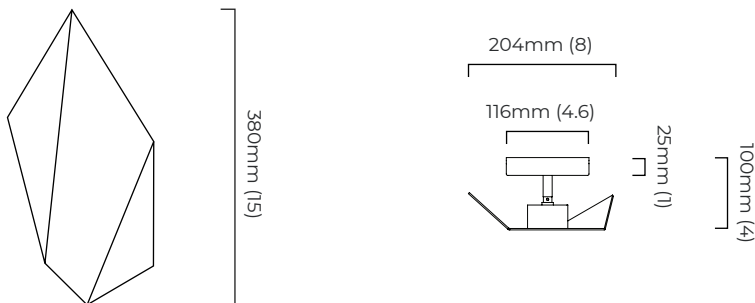

ABSTRACT WALL - DALI-B

FINISH

antique bronze
bronze
satin brass

DIMENSIONS (body of fixture)

204 x 100 x 380 mm (w x d x h)

WEIGHT

1kg (2.2lbs)

ILLUMINATION

220-240v - 1 x G9 - 25w max halogen (or 2.3 LED 2700k)
DALI converter to be installed in the wall rose

DIMMING

dimnable bulb required
DALI compatible

WALL ROSE / PLATE

round wall plate - $\varnothing$ 116 x 25 mm ($\varnothing$ x h)

CERTIFICATION

*Diagrams are not to scale.