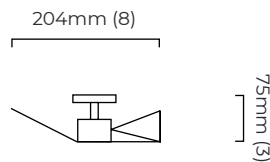

FINISH

antique bronze
bronze
satin brass

DIMENSIONS (body of fixture)

204 x 75 x 380 mm (w x d x h)

WEIGHT

1kg (2.2lbs)

ILLUMINATION

220-240v - 1 x G9 - 25w max halogen (or 2.3 LED 2700k)
110-130v - 1 x G9 - 25w max halogen (or 2.3 LED 2700k)

CERTIFICATION

mounting plate dimensions

*Diagrams are not to scale.

ABSTRACT WALL - DALI-A

FINISH

antique bronze
bronze
satin brass

DIMENSIONS (body of fixture)

204 x 75 x 380 mm (w x d x h)

CERTIFICATION

mounting plate dimensions

DALI converter dimensions

*Diagrams are not to scale.

ABSTRACT WALL - DALI-B

FINISH

antique bronze
bronze
satin brass

DIMENSIONS (body of fixture)