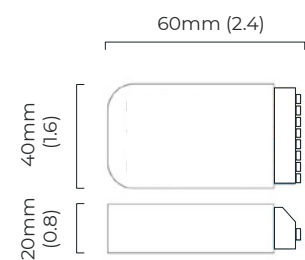

FINISH

antique bronze
bronze
satin brass

DIMENSIONS (body of fixture)

204 x 75 x 380 mm (w x d x h)

WEIGHT

1kg (2.2lbs)

ILLUMINATION

220-240v - 1 x G9 - 25w max halogen (or 2.3 LED 2700k)
110-130v - 1 x G9 - 25w max halogen (or 2.3 LED 2700k)

CERTIFICATION

mounting plate dimensions

*Diagrams are not to scale.

ABSTRACT WALL - DALI-A

FINISH

antique bronze
bronze
satin brass

DIMENSIONS (body of fixture)

204 x 75 x 380 mm (w x d x h)

WEIGHT

1kg (2.2lbs)

ILLUMINATION

220-240v - 1 x G9 - 25w max halogen (or 2.3 LED 2700k)
DALI converter to be installed in the cavity

DIMMING

dimnable bulb required
DALI compatible

WALL ROSE / PLATE

round wall plate - \varnothing 114 x 5 mm (\varnothing x h)

CERTIFICATION

mounting plate dimensions

DALI converter dimensions

*Diagrams are not to scale.

ABSTRACT WALL - DALI-B

FINISH

antique bronze
bronze
satin brass

DIMENSIONS (body of fixture)