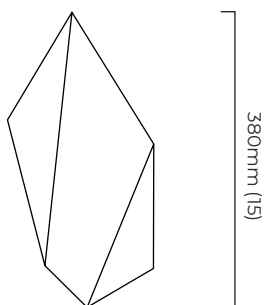

FINISH

antique bronze
bronze
satin brass

DIMENSIONS (body of fixture)

204 x 75 x 380 mm (w x d x h)

WEIGHT

1kg (2.2lbs)

ILLUMINATION

220-240v - 1 x G9 - 25w max halogen (or 2.3 LED 2700k)
110-130v - 1 x G9 - 25w max halogen (or 2.3 LED 2700k)

CERTIFICATION

mounting plate dimensions

*Diagrams are not to scale.

ABSTRACT WALL - DALI-A

FINISH

antique bronze
bronze
satin brass

DIMENSIONS (body of fixture)

204 x 75 x 380 mm (w x d x h)

WEIGHT

1kg (2.2lbs)

ILLUMINATION

220-240v - 1 x G9 - 25w max halogen (or 2.3 LED 2700k)
DALI converter to be installed in the cavity

DIMMING

dimnable bulb required
DALI compatible

WALL ROSE / PLATE

round wall plate - \varnothing 114 x 5 mm (\varnothing x h)

CERTIFICATION

mounting plate dimensions

DALI converter dimensions

*Diagrams are not to scale.

ABSTRACT WALL - DALI-B

FINISH

antique bronze
bronze
satin brass

DIMENSIONS (body of fixture)