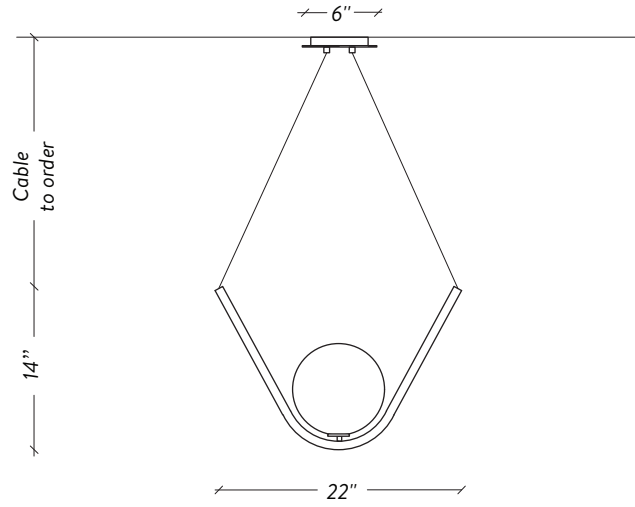

ROOM

WWW.ROOMONLINE.COM

PERLE I - DIAMOND

DIMENSIONS: 22" L X 8" D X 14" H

FINISHES: AGED COPPER, BRONZE, OR BRASS, SATIN NICKEL OR BLACK, WITH MATCHING CHAIN

LAMPING: 120V G9 LED 5W (60W EQUIVALENT) 2700K

ITEM NO. LI270

PERLE 1 - DIAMOND / *DIAMANT*

SPÉCIFICATIONS

DIMENSIONS

22" x 8" x 14" H / 10 lb

CABLES

Length to order / 4FT included (adjustable)

Longueur à commander / 4Pi inclus (ajustable)

Up-charge applies for additional lengths

Frais additionnels pour longueurs supplémentaires

SHADE / DIFFUSEUR

8" Hand blown glass ball

Globe 8" de verre soufflé à la main

SOURCE

120V - G9 LED - 5W (60W equivalent) - 2700K