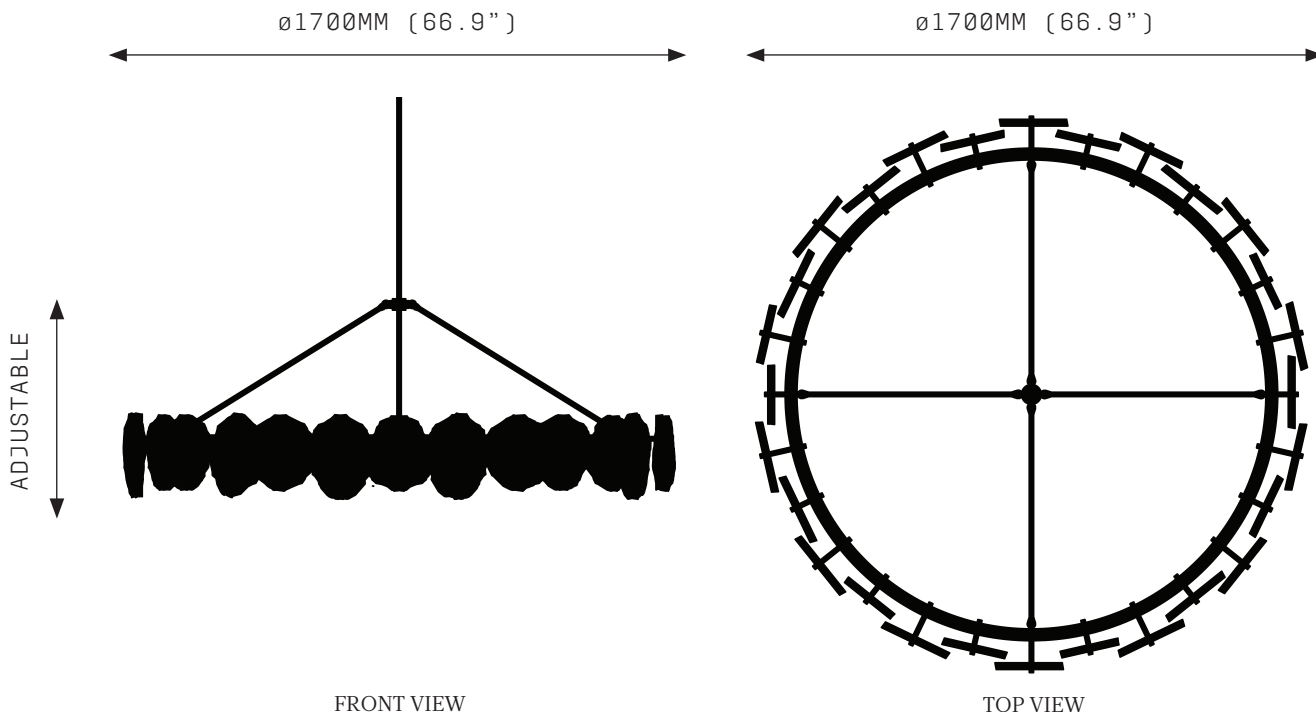

PETRA III CIRCULAR 1700

SPECIFICATIONS

Ordering Code:
PET.3.1700

Lamp:
24V LED WW 2700K

Lumens:
7277 LM

Voltage:
24V DC

Watts:
90W

Weight:
Approx. 60kg*
*Exclusive of canopy

Inclusions:
28 Quartz crystal slices
Power Supply Unit x 100W

Exclusions:
User Interface, Dimmer Unit

PRODUCT OPTIONS

Quartz:
CQ Clear Quartz
RQ Rose Quartz
SQ Smoky Quartz

Finishes:
AB Aged Brass

Suspension:
ROD Vertical Rod

Canopy:*
RFL Round Flush Medium
RSM Round Surface Medium
RSL Round Surface Large
*Refer to Canopy Specification Guide

WARRANTY

3 Years Fixture
3 Years Power Supply Unit
3 Years LED

Petra III Circular is a solid fixture that will require very little maintenance over the years.

If your Petra III Circular is treated with care, it will shine brightly for many years to come.

Quartz is a mineral formed by the Earth. Each crystal piece will be unique due to natural variation of size, shape, colour and clarity.

Contact us for custom variations.

Installation should only be undertaken by a qualified professional