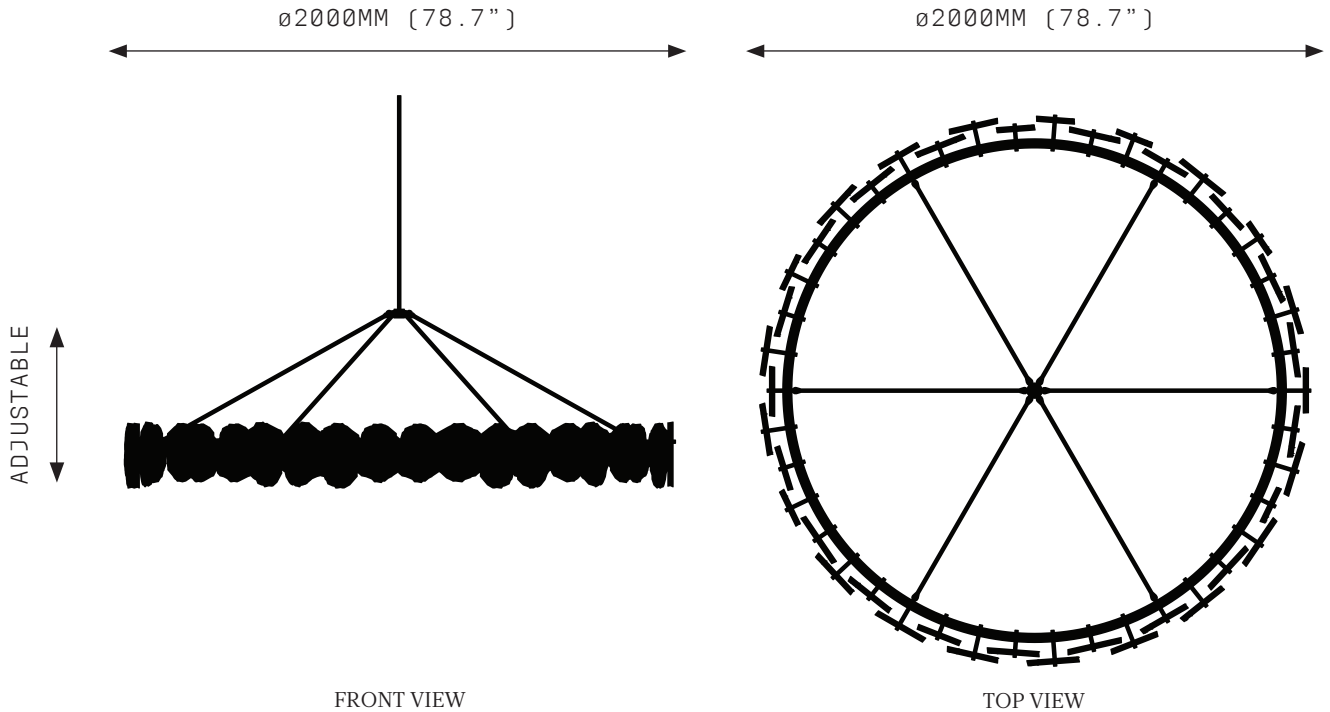

PETRA III CIRCULAR 2000

SPECIFICATIONS

Ordering Code:
PET.3.2000

Lamp:
24V LED WW 2700K

Lumens:
8732 LM

Voltage:
24V DC

Watts:
109W

Weight:
Approx. 86.7kg*
*Exclusive of canopy

Inclusions:
42 Quartz crystal slices
Power Supply Unit x 150W

Exclusions:
User Interface, Dimmer Unit

PRODUCT OPTIONS

Quartz:
CQ Clear Quartz
RQ Rose Quartz
SQ Smoky Quartz

Finishes:
AB Aged Brass

Suspension:
ROD Vertical Rod

Canopy:*
RFL Round Flush Large
RSM Round Surface Medium
RSL Round Surface Large
*Refer to Canopy Specification Guide

WARRANTY

3 Years Fixture
3 Years Power Supply Unit
3 Years LED

Petra III Circular is a solid fixture that will require very little maintenance over the years.

If your Petra III Circular is treated with care, it will shine brightly for many years to come.

Quartz is a mineral formed by the Earth. Each crystal piece will be unique due to natural variation of size, shape, colour and clarity.

Contact us for custom variations.

Installation should only be undertaken by a qualified professional