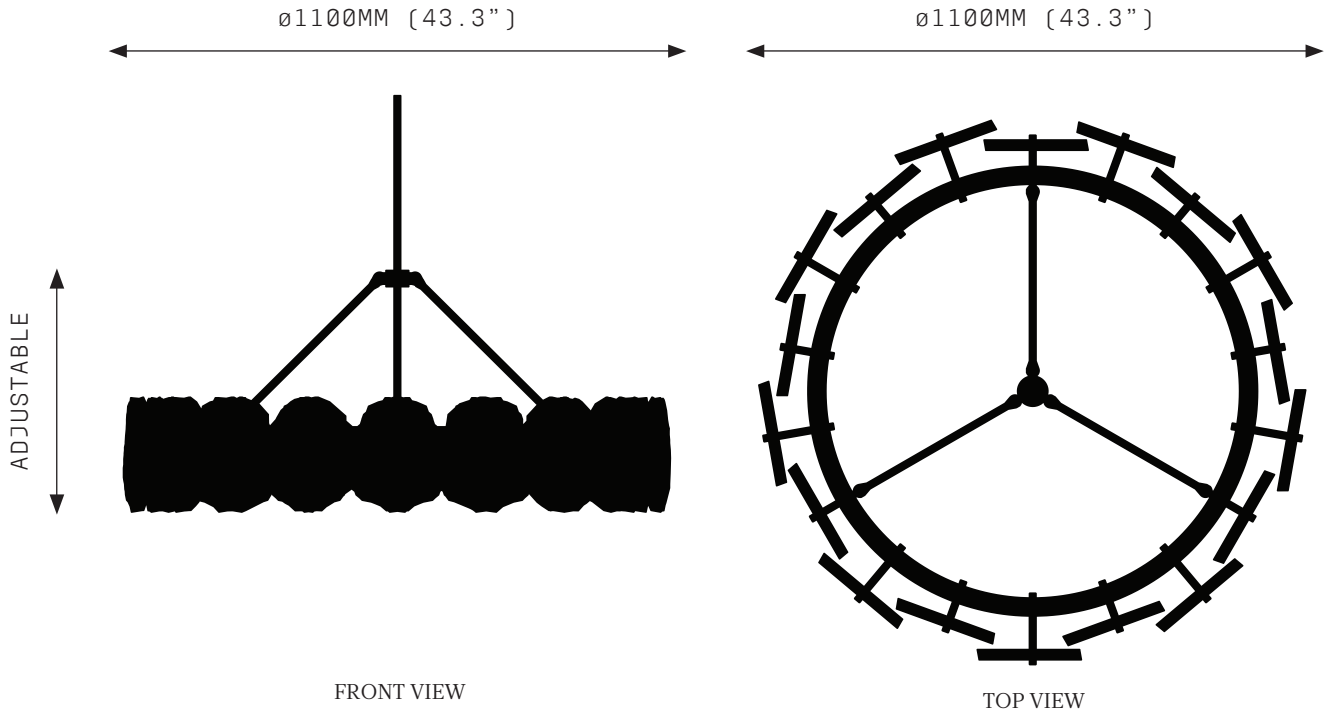

ROOM

WWW.ROOMONLINE.COM

PETRA III CHANDELIER ROUND

DIMENSIONS VARY BY SPECIFICATION

AGED BRASS WITH CHOICE OF CLEAR, ROSE, OR SMOKY POLISHED QUARTZ CRYSTAL

ITEM NO. LI498

PETRA III CIRCULAR 1100

FRONT VIEW

TOP VIEW

SPECIFICATIONS

Ordering Code:
PET.3.1100

Lamp:
24V LED WW 2700K

Lumens:
4366 LM

Voltage:
24V DC

Watts:
54W

Weight:
Approx. 38.1kg*
*Exclusive of canopy