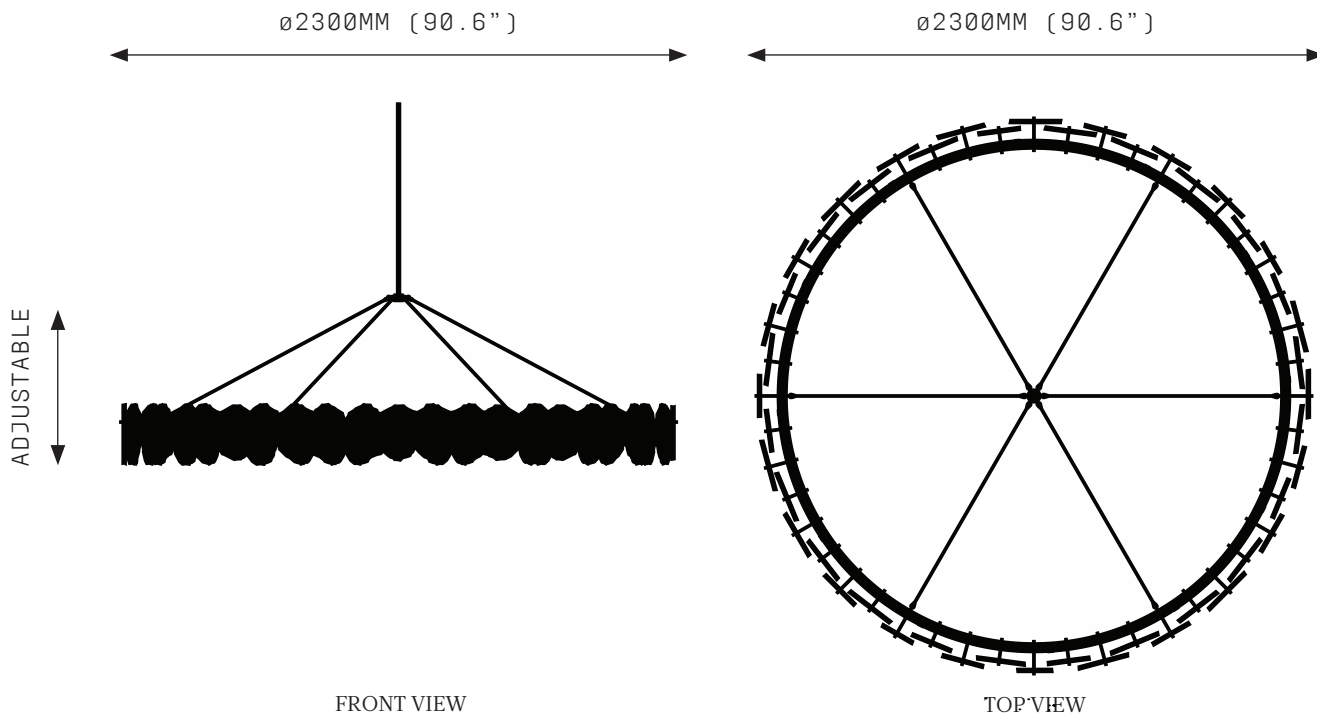

PETRA III CIRCULAR 2300

SPECIFICATIONS

Ordering Code:
PET.3.2300

Lamp:
24V LED WW 2700K

Lumens:
10188 LM

Voltage:
24V DC

Watts:
127W

Weight:
Approx. 99.4kg*
*Exclusive of canopy

Inclusions:
48 Quartz crystal slices
Power Supply Unit x 150W

Exclusions:
User Interface, Dimmer Unit

PRODUCT OPTIONS

Quartz:
CQ Clear Quartz
RQ Rose Quartz
SQ Smoky Quartz

Finishes:
AB Aged Brass

Suspension:
ROD Vertical Rod

Canopy:*
RFL Round Flush Medium
RSM Round Surface Medium
RSL Round Surface Large
*Refer to Canopy Specification Guide

WARRANTY

3 Years Fixture
3 Years Power Supply Unit
3 Years LED

Petra III Circular is a solid fixture that will require very little maintenance over the years.

If your Petra III Circular is treated with care, it will shine brightly for many years to come.

Quartz is a mineral formed by the Earth. Each crystal piece will be unique due to natural variation of size, shape, colour and clarity.

Contact us for custom variations.

Installation should only be undertaken by a qualified professional