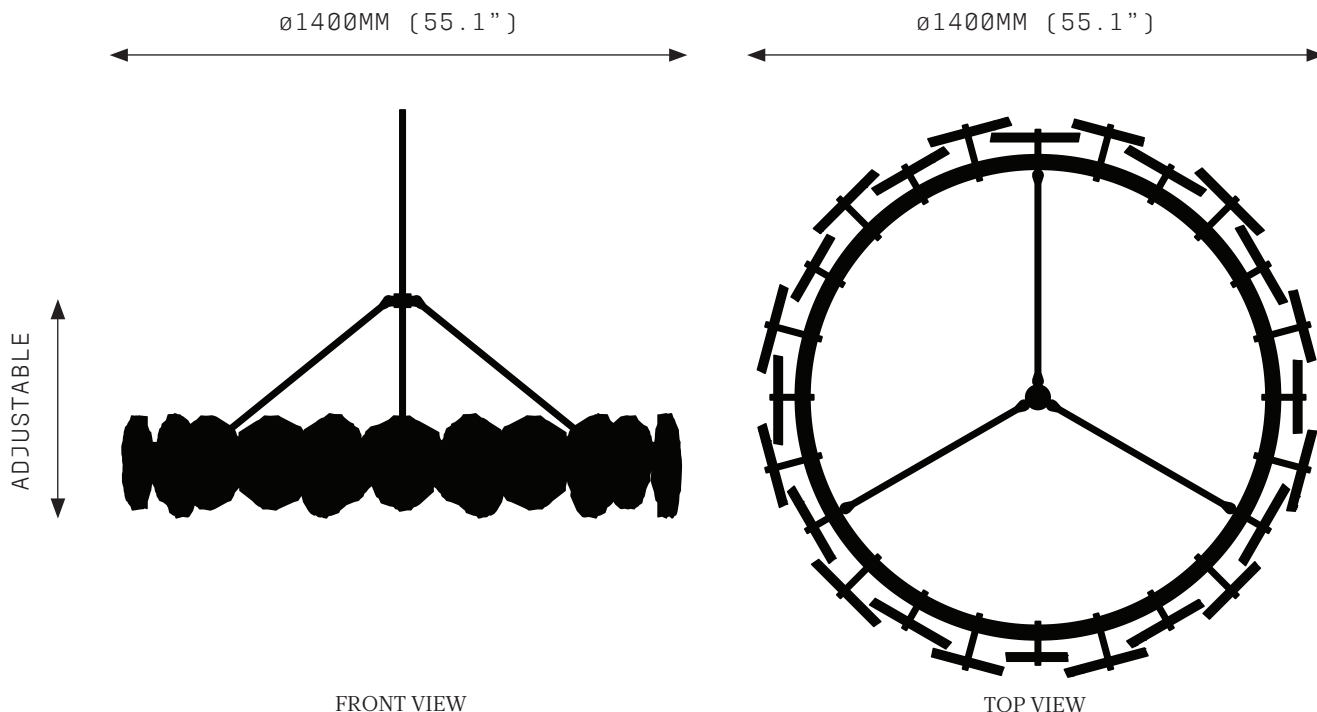

PETRA III CIRCULAR 1400

SPECIFICATIONS

Ordering Code:
PET.3.1400

Lamp:
24V LED WW 2700K

Lumens:
5822 LM

Voltage:
24V DC

Watts:
73W

Weight:
Approx. 50.8kg*
*Exclusive of canopy

Inclusions:
24 Quartz crystal slices
Power Supply Unit x 100W

Exclusions:
User Interface, Dimmer Unit

PRODUCT OPTIONS

Quartz:
CQ Clear Quartz
RQ Rose Quartz
SQ Smoky Quartz

Finishes:
AB Aged Brass

Suspension:
ROD Vertical Rod

Canopy:*
RFL Round Flush Medium
RFL Round Flush Large
RSM Round Surface Medium
RSL Round Surface Large
*Refer to Canopy Specification Guide

WARRANTY

3 Years Fixture
3 Years Power Supply Unit
3 Years LED

Petra III Circular is a solid fixture that will require very little maintenance over the years.

If your Petra III Circular is treated with care, it will shine brightly for many years to come.

Quartz is a mineral formed by the Earth. Each crystal piece will be unique due to natural variation of size, shape, colour and clarity.

Contact us for custom variations.

Installation should only be undertaken by a qualified professional