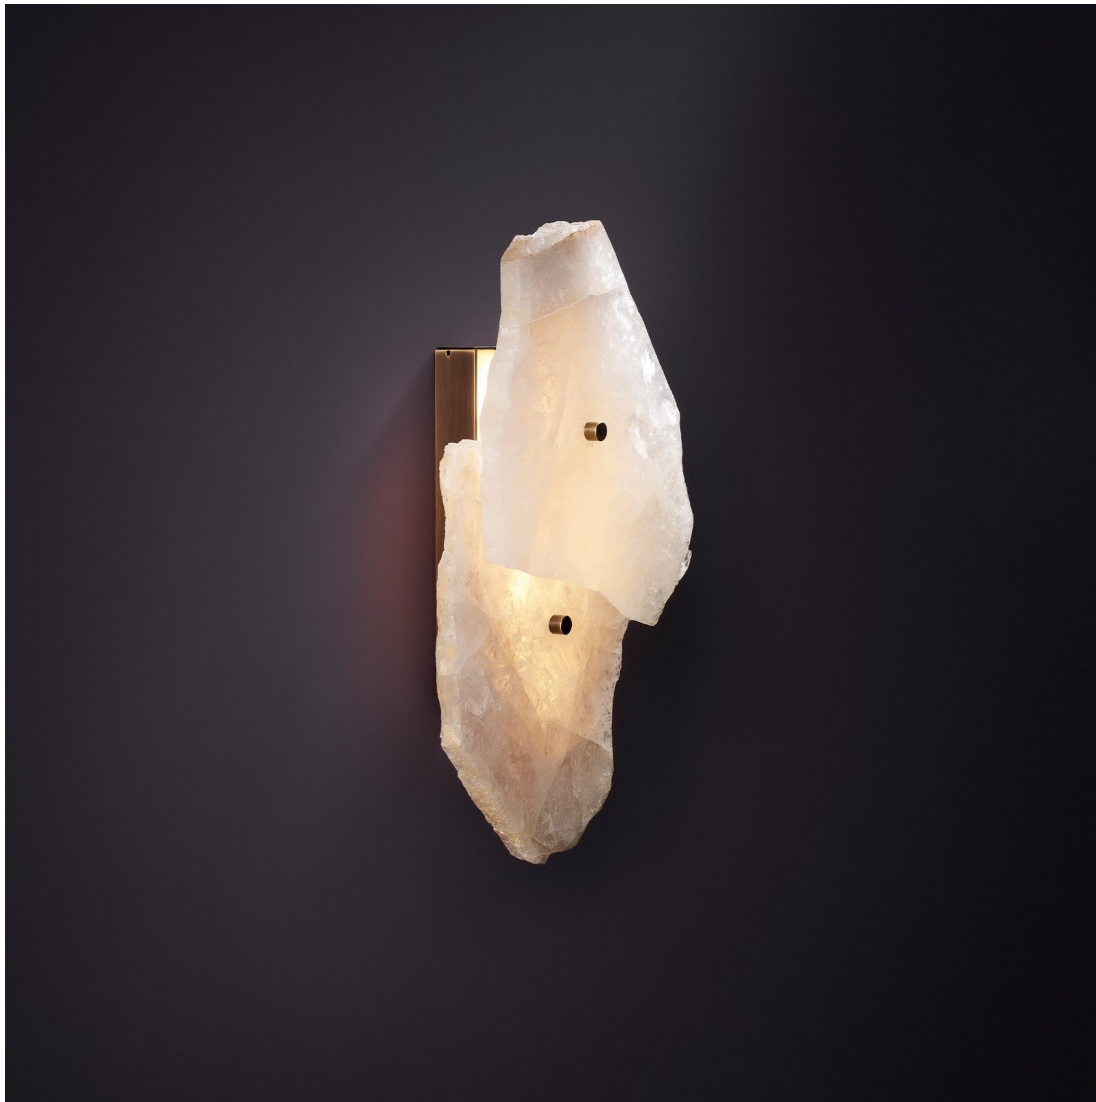

ROOM

WWW.ROOMONLINE.COM

PETRA | WALL SCONCE | TWIN

17.7" x 11.8" x 4.7"

AGED BRASS WITH CHOICE OF CLEAR, ROSE, OR SMOKY POLISHED QUARTZ CRYSTAL

ITEM NO. LI474

PETRA I TWIN SCONCE

SPECIFICATIONS

Ordering Code:
PET.1.2

Lamp:
24V LED WW 2700K

Lumens:
1236 LM

Voltage:
24V DC

Watts:
9W

Weight:
Approx. 6kg*
*Exclusive of canopy

Inclusions:
2 Quartz crystal slices
Power Supply Unit x 60W

Exclusions:
User Interface, Dimmer Unit

PRODUCT OPTIONS

Quartz:
CQ Clear Quartz
RQ Rose Quartz
SQ Smoky Quartz

Finishes:
AB Aged Brass

WARRANTY

3 Years Fixture
3 Years Power Supply Unit
3 Years LED

Petra I Twin Sconce is a solid fixture that will require very little maintenance over the years.

If your Petra I Twin Sconce is treated with care, it will shine brightly for many years to come.

Quartz is a mineral formed by the Earth. Each crystal piece will be unique due to natural variation of size, shape, colour and clarity.