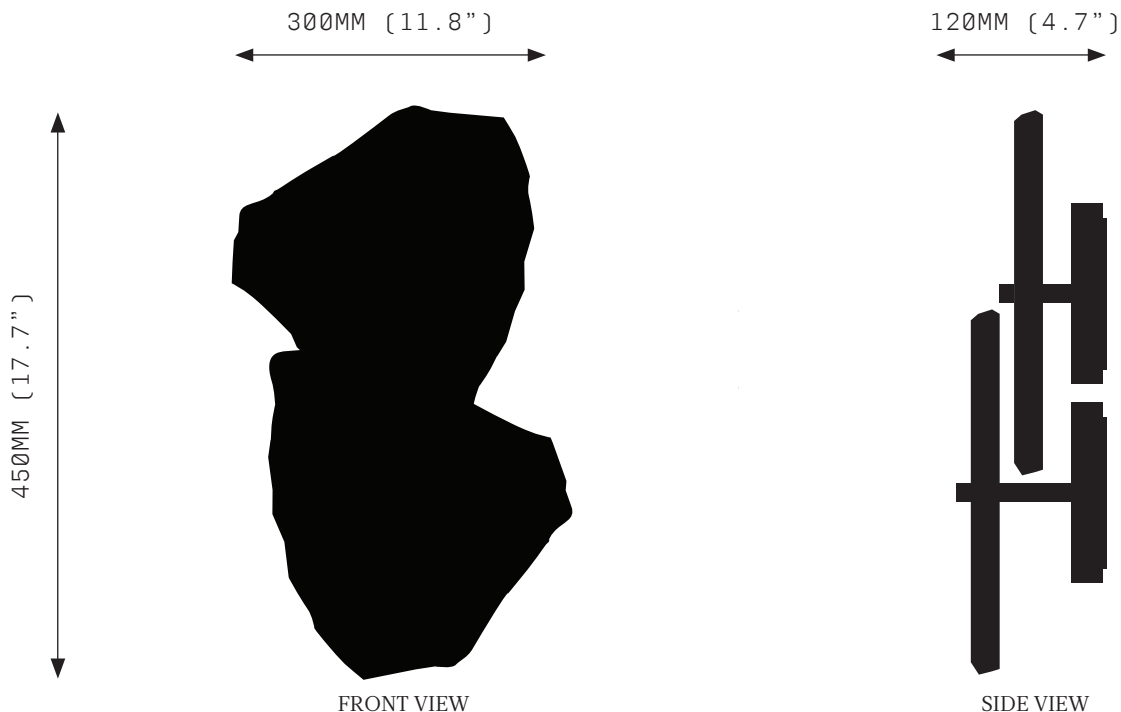

ROOM

WWW.ROOMONLINE.COM

PETRA | WALL SCONCE | TWIN

17.7" x 11.8" x 4.7"

AGED BRASS WITH CHOICE OF CLEAR, ROSE, OR SMOKY POLISHED QUARTZ CRYSTAL

ITEM NO. LI474

PETRA I TWIN SCONCE

SPECIFICATIONS

Ordering Code:
PET.1.2

Lamp:
24V LED WW 2700K

Lumens:
1236 LM

Voltage:
24V DC

Watts:
9W

Weight:
Approx. 6kg*
*Exclusive of canopy

Inclusions:
2 Quartz crystal slices
Power Supply Unit x 60W

Exclusions:
User Interface, Dimmer Unit