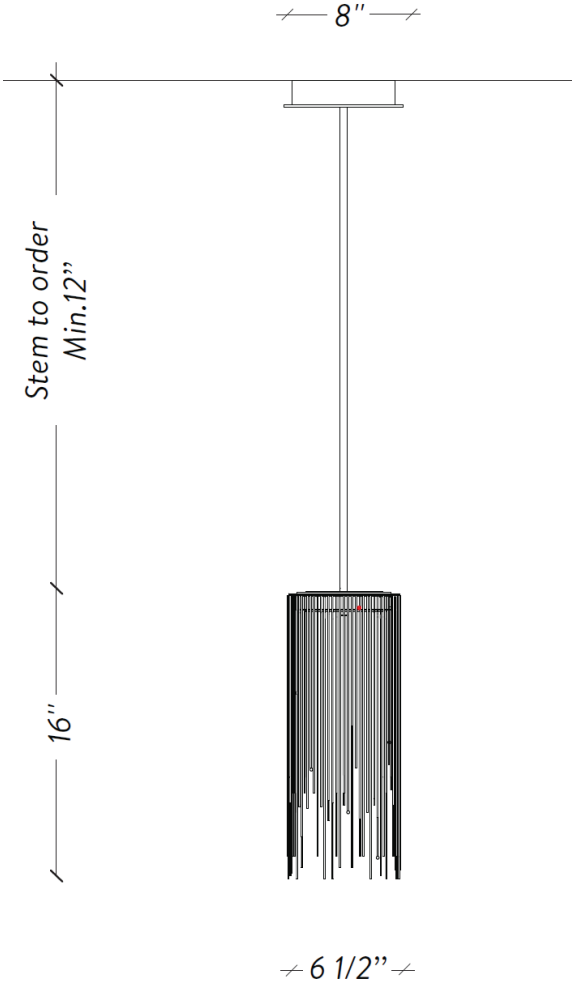

ROOM

WWW.ROOMONLINE.COM

OTERO XS - O1

DIMENSIONS: 6 1/2" L x 6 1/2" D x 16" H

MATERIALS / FINISHES: AGED BRASS, BRONZE OR COPPER, TARNISHED NICKEL

LAMPING: 2700K (DIM-TO-WARM 2200K TO 2700K) 360 LUMENS - 50 000H

ITEM NO. LI272

OTÉRO-XS-01

SPÉCIFICATIONS

DIMENSIONS

6 1/2" x 6 1/2" x 16" H / 6 lbs

STEM TO ORDER / TIGE À COMMANDER

12", 18", 24", 30" or 36"

Up-charge applies for additional lengths
Frais additionnels pour les longueurs supplémentaires