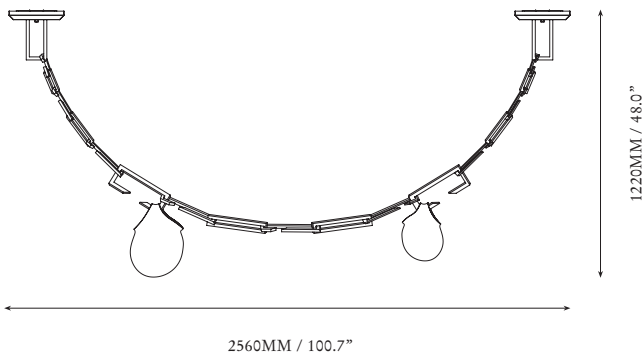

NEPENTHES CORDON

(MEDIUM)

SPECIFICATIONS	OPTIONS	ADDITIONAL INFORMATION	WARRANTY
ORDERING CODE NEP.CRD.M LAMP G4 12V LED 2.5W 2700K LUMENS 600 LM VOLTAGE 12V DC WATTS 10 W WEIGHT Approx. 15kg INCLUSIONS Power Supply Unit x 60W EXCLUSIONS User Interface, Dimmer Unit	FINISHES AB Aged Brass BB Brushed Brass HRB Hand Rubbed Brass DB Dark Bronze MP Mottled Patina VER Verdigris PB Polished Brass CP Copper CR Chrome SN Satin Nickel 24K 24K Gold CANOPY 2xC-250-FM* Chain 250 Flush 2xC-280-FM† Chain 280 Flush 2xC-250-SM* Chain 250 Surface 2xC-280-SM† Chain 280 Surface * Remote Power Supply † Integral Power Supply <i>Refer to canopy specification guide</i>	- Nepenthes Cordon is a solid fixture that will require very little maintenance over the years. If your Nepenthes Cordon is treated with care, it will shine brightly for many years to come. - Contact us for custom variations. - Installation should only be undertaken by a qualified professional.	5 Years Fixture 5 Years Power Supply Unit 3 Years LED
		<i>Fig 1. – Front view</i>	<i>Fig 2. – Side view</i>