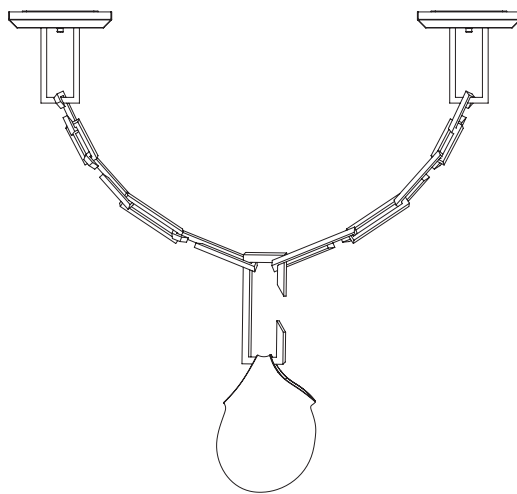

## NEPENTHES CORDON

FIXTURES AVAILABLE IN THREE SIZES RANGING FROM 49" TO 123"W

AVAILABLE IN AGED BRASS, BRUSHED BRASS, HAND RUBBED BRASS, DARK BRONZE & MOTTLED PATINA STANDARD.

VERDIGRIS, POLISHED BRASS, COPPER, CHROME, GRAPHITE, SATIN NICKEL OR 24K GOLD AVAILABLE FOR AN UPCHARGE

## (SMALL)

SPECIFICATIONS	OPTIONS	ADDITIONAL INFORMATION	WARRANTY
<p><b>ORDERING CODE</b> NEP.CRD.S</p> <p><b>LAMP</b> G4 12V LED 2.5W 2700K</p> <p><b>LUMENS</b> 300 LM</p> <p><b>VOLTAGE</b> 12V DC</p> <p><b>WATTS</b> 5 W</p> <p><b>WEIGHT</b> Approx. 13.5kg</p> <p><b>INCLUSIONS</b> Power Supply Unit x 60W</p> <p><b>EXCLUSIONS</b> User Interface, Dimmer Unit</p>	<p><b>FINISHES</b></p> <p>AB Aged Brass BB Brushed Brass HRB Hand Rubbed Brass DB Dark Bronze MP Mottled Patina VER Verdigris PB Polished Brass CP Copper CR Chrome SN Satin Nickel 24K 24K Gold</p> <p><b>CANOPY</b></p> <p>2xC-250-FM* Chain 250 Flush 2xC-280-FM† Chain 280 Flush 2xC-250-SM* Chain 250 Surface 2xC-280-SM† Chain 280 Surface * Remote Power Supply † Integral Power Supply <i>Refer to canopy specification guide</i></p>	<ul style="list-style-type: none"> <li>Nepenthes Cordon is a solid fixture that will require very little maintenance over the years. If your Nepenthes Cordon is treated with care, it will shine brightly for many years to come.</li> <li>Contact us for custom variations.</li> <li>Installation should only be undertaken by a qualified professional.</li> </ul>	<ul style="list-style-type: none"> <li>5 Years Fixture</li> <li>5 Years Power Supply Unit</li> <li>3 Years LED</li> </ul>
<p style="text-align: center;"><i>Fig 1. – Front view</i></p>		<p style="text-align: center;"><i>Fig 2. – Side view</i></p>	

1250MM / 49.2"

1180MM / 46.4"

1180MM / 46.4"

250MM / 9.8"