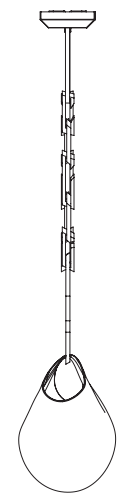

## NEPENTHES CORDON

FIXTURES AVAILABLE IN THREE SIZES RANGING FROM 49" TO 123"W

AVAILABLE IN AGED BRASS, BRUSHED BRASS, HAND RUBBED BRASS, DARK BRONZE & MOTTLED PATINA STANDARD.

VERDIGRIS, POLISHED BRASS, COPPER, CHROME, GRAPHITE, SATIN NICKEL OR 24K GOLD AVAILABLE FOR AN UPCHARGE

# NEPENTHES CORDON

## (SMALL)

SPECIFICATIONS	OPTIONS	ADDITIONAL INFORMATION	WARRANTY
<p><b>ORDERING CODE</b> NEP.CRD.S</p> <p><b>LAMP</b> G4 12V LED 2.5W 2700K</p> <p><b>LUMENS</b> 300 LM</p> <p><b>VOLTAGE</b> 12V DC</p> <p><b>WATTS</b> 5 W</p> <p><b>WEIGHT</b> Approx. 13.5kg</p> <p><b>INCLUSIONS</b> Power Supply Unit x 60W</p> <p><b>EXCLUSIONS</b> User Interface, Dimmer Unit</p>	<p><b>FINISHES</b></p> <p>AB Aged Brass BB Brushed Brass HRB Hand Rubbed Brass DB Dark Bronze MP Mottled Patina VER Verdigris PB Polished Brass CP Copper CR Chrome SN Satin Nickel 24K 24K Gold</p> <p><b>CANOPY</b></p> <p>2xC-250-FM* Chain 250 Flush 2xC-280-FM† Chain 280 Flush 2xC-250-SM* Chain 250 Surface 2xC-280-SM† Chain 280 Surface * Remote Power Supply † Integral Power Supply <i>Refer to canopy specification guide</i></p>	<ul style="list-style-type: none"> <li>Nepenthes Cordon is a solid fixture that will require very little maintenance over the years. If your Nepenthes Cordon is treated with care, it will shine brightly for many years to come.</li> <li>Contact us for custom variations.</li> <li>Installation should only be undertaken by a qualified professional.</li> </ul>	<ul style="list-style-type: none"> <li>5 Years Fixture</li> <li>5 Years Power Supply Unit</li> <li>3 Years LED</li> </ul>
<p style="text-align: center;"><i>Fig 1. – Front view</i></p>		<p style="text-align: center;"><i>Fig 2. – Side view</i></p>	

1250MM / 49.2"

1180MM / 46.4"

1180MM / 46.4"

250MM / 9.8"