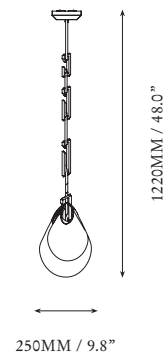

NEPENTHES CORDON

(MEDIUM)

SPECIFICATIONS	OPTIONS	ADDITIONAL INFORMATION	WARRANTY
ORDERING CODE NEP.CRD.M LAMP G4 12V LED 2.5W 2700K LUMENS 600 LM VOLTAGE 12V DC WATTS 10 W WEIGHT Approx. 15kg INCLUSIONS Power Supply Unit x 60W EXCLUSIONS User Interface, Dimmer Unit	FINISHES AB Aged Brass BB Brushed Brass HRB Hand Rubbed Brass DB Dark Bronze MP Mottled Patina VER Verdigris PB Polished Brass CP Copper CR Chrome SN Satin Nickel 24K 24K Gold CANOPY 2xC-250-FM* Chain 250 Flush 2xC-280-FM† Chain 280 Flush 2xC-250-SM* Chain 250 Surface 2xC-280-SM† Chain 280 Surface * Remote Power Supply † Integral Power Supply <i>Refer to canopy specification guide</i>	- Nepenthes Cordon is a solid fixture that will require very little maintenance over the years. If your Nepenthes Cordon is treated with care, it will shine brightly for many years to come. - Contact us for custom variations. - Installation should only be undertaken by a qualified professional.	5 Years Fixture 5 Years Power Supply Unit 3 Years LED
		<i>Fig 1. – Front view</i>	<i>Fig 2. – Side view</i>