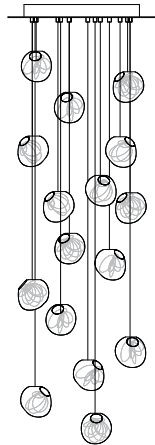

118

118 series uses a coaxial cable suspension system in a random configuration.

Lamps and power supplies are included. Dimming type to be specified at time of order.

*118.1m requires a new build/suspended ceiling with remote mounted power supplies.

Worldwide patents pending.

Made in Vancouver, Canada

118.3 random, adjustable length

118.16 square square, non-adjustable length

Adjustable Length

Each pendant comes standard with 3m of coaxial cable. Upcharge applies for lengths over 3m. Cable length can be adjusted on site. White, black or brushed nickel canopy. 118.9 comes with white canopy.

118.1	Random	Single clear pendant, Ø116mm x 7mm round canopy	\$1,255
118.1 deep	Random	Single clear pendant, Ø116mm x 40mm round canopy	\$1,255
118.1m*	Random	Single clear pendant, Ø30mm round canopy	\$1,255
118.3	Random	Three clear pendants, Ø152mm round canopy	\$3,765
118.5	Random	Five clear pendants, Ø203mm round canopy	\$6,275
118.7	Random	Seven clear pendants, Ø203mm round canopy	\$8,785
118.9	Linear	Nine clear pendants, 1200 x 224mm rectangular canopy	\$12,870

Non-Adjustable Length

Longest and shortest lengths are determined by client, Bocci fabricates all lengths between these measurements. Specified shortest and longest lengths are from the underside of the canopy to the underside of the pendant. There may be variance of ±50mm on specified shortest and longest lengths. Upcharge applies for cable lengths over 3m. White powder coated canopy included.