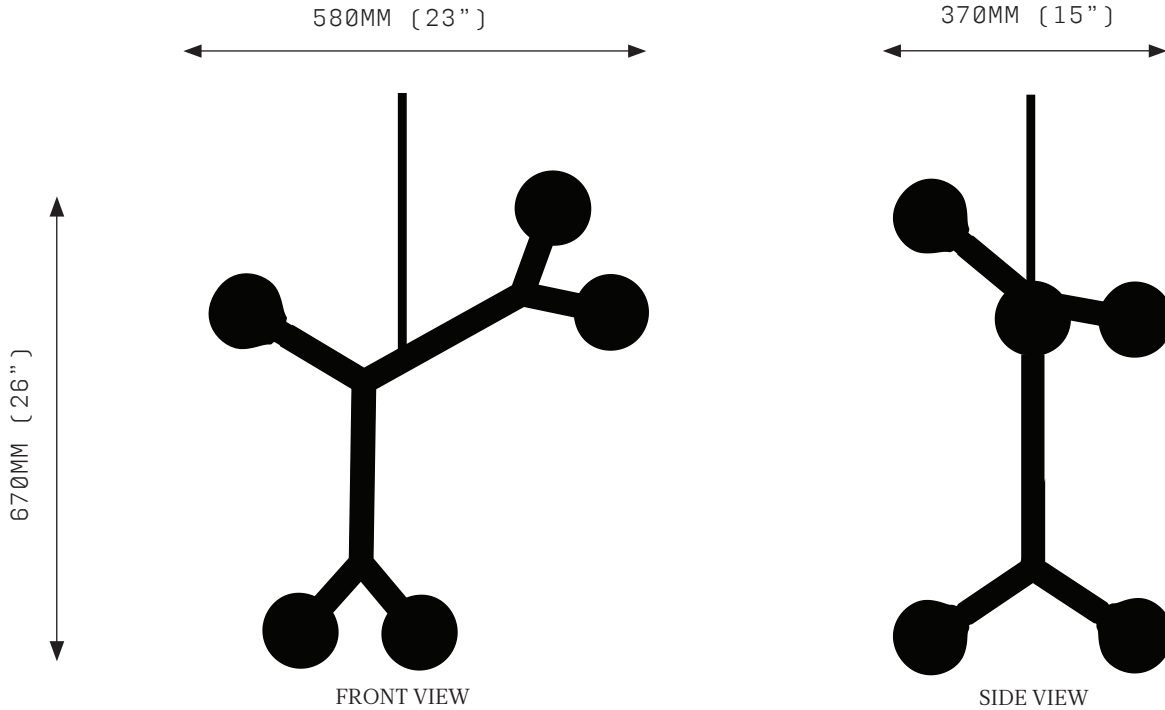

# BRANCH CHAIN AMINO ACID 5VB

## SPECIFICATIONS

Ordering Code:  
BCAA.5.V.B

Lamp:  
G9 110V LED 4.5W 3000K  
G9 240V LED 4W 2700K

Lumens:  
2000 / 1250 LM

Voltage:  
110 / 240 V

Watts:  
22.5 / 20 W

Weight:  
Approx. 2.7 kg\*  
\*Exclusive of canopy