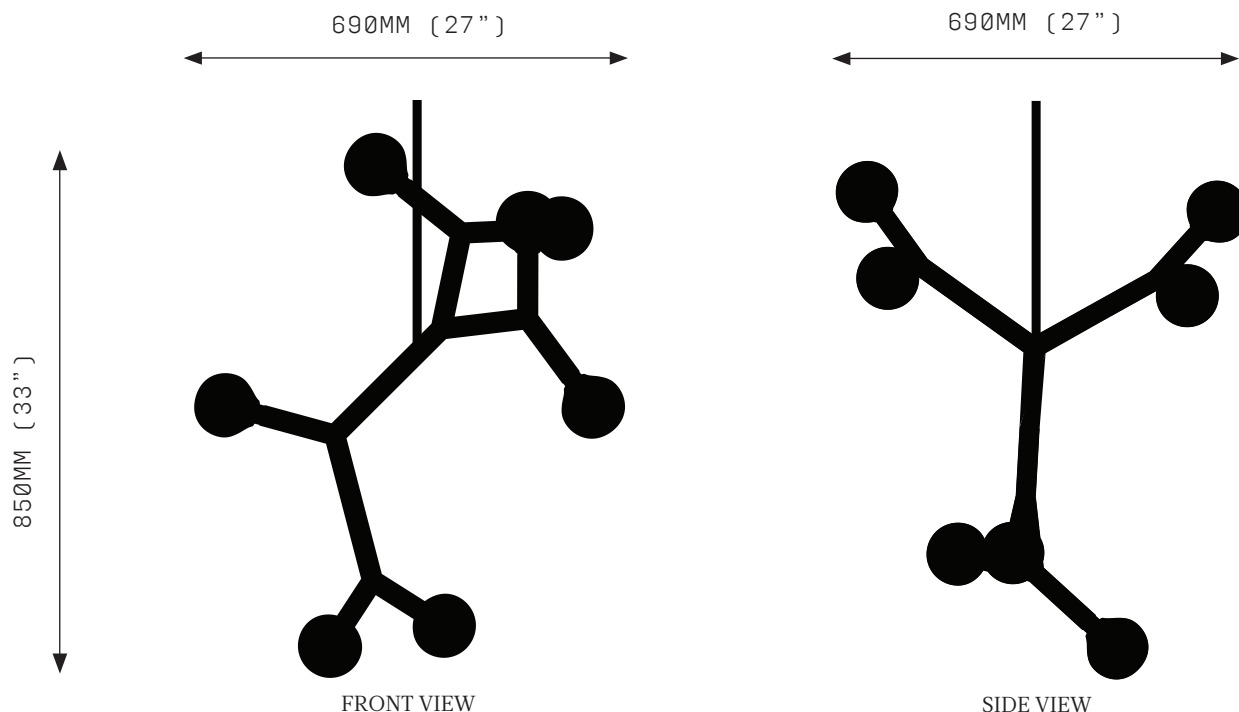

BRANCH CHAIN AMINO ACID 7VB

SPECIFICATIONS

Ordering Code:
BCAA.7.V.B

Lamp:
G9 110V LED 4.5W 3000K
G9 240V LED 4W 2700K

Lumens:
2800 / 1750 LM

Voltage:
110 / 240 V

Watts:
31.5 / 28 W

Weight:
Approx. 3.5 kg*
*Exclusive of canopy

Exclusions:
User Interface, Dimmer Unit

PRODUCT OPTIONS

Finishes:
AB Aged Brass
HRB Hand Rubbed Brass
DB Dark Bronze
MP Mottled Patina
VER Verdigris
PCB Powder Coat Matte Black
PCW Powder Coat Matte White
PB Polished Brass
CP Copper
CR Chrome
GR Graphite
SN Satin Nickel
24K 24K Gold

Suspension: *
ROD Vertical Rod
*Contact us for alternatives

Canopy: *
RFS Round Flush Small
RFM Round Flush Medium
RSM Round Surface Medium
*Refer to Canopy Specification Guide

WARRANTY

3 Years Fixture

BCAA is a solid fixture that will require very little maintenance over the years.

If your BCAA is treated with care, it will shine brightly for many years to come.

Contact us for custom variations.

Installation should only be undertaken by a qualified professional