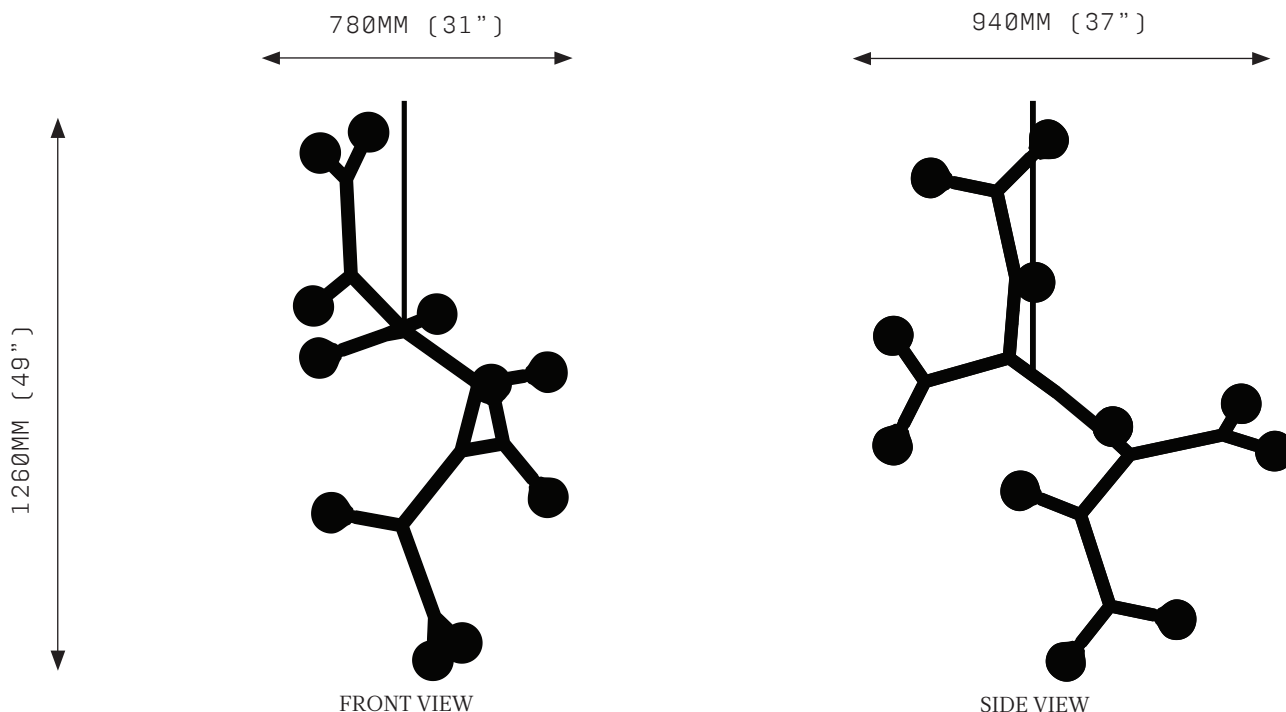

BRANCH CHAIN AMINO ACID 11VB

SPECIFICATIONS

Ordering Code:
BCAA.11.V.B

Lamp:
G9 110V LED 4.5W 3000K
G9 240V LED 4W 2700K

Lumens:
4400 / 2750 LM

Voltage:
110 / 240 V

Watts:
49.5 / 44 W

Weight:
Approx. 5.5 kg*
*Exclusive of canopy

Exclusions:
User Interface, Dimmer Unit

PRODUCT OPTIONS

Finishes:
AB Aged Brass
HRB Hand Rubbed Brass
DB Dark Bronze
MP Mottled Patina
VER Verdigris
PCB Powder Coat Matte Black
PCW Powder Coat Matte White
PB Polished Brass
CP Copper
CR Chrome
GR Graphite
SN Satin Nickel
24K 24K Gold

Suspension: *
ROD Vertical Rod
*Contact us for alternatives

Canopy: *
RFS Round Flush Small
RFM Round Flush Medium
RSM Round Surface Medium
*Refer to Canopy Specification Guide

WARRANTY

3 Years Fixture

BCAA is a solid fixture that will require very little maintenance over the years.

If your BCAA is treated with care, it will shine brightly for many years to come.

Contact us for custom variations.

Installation should only be undertaken by a qualified professional