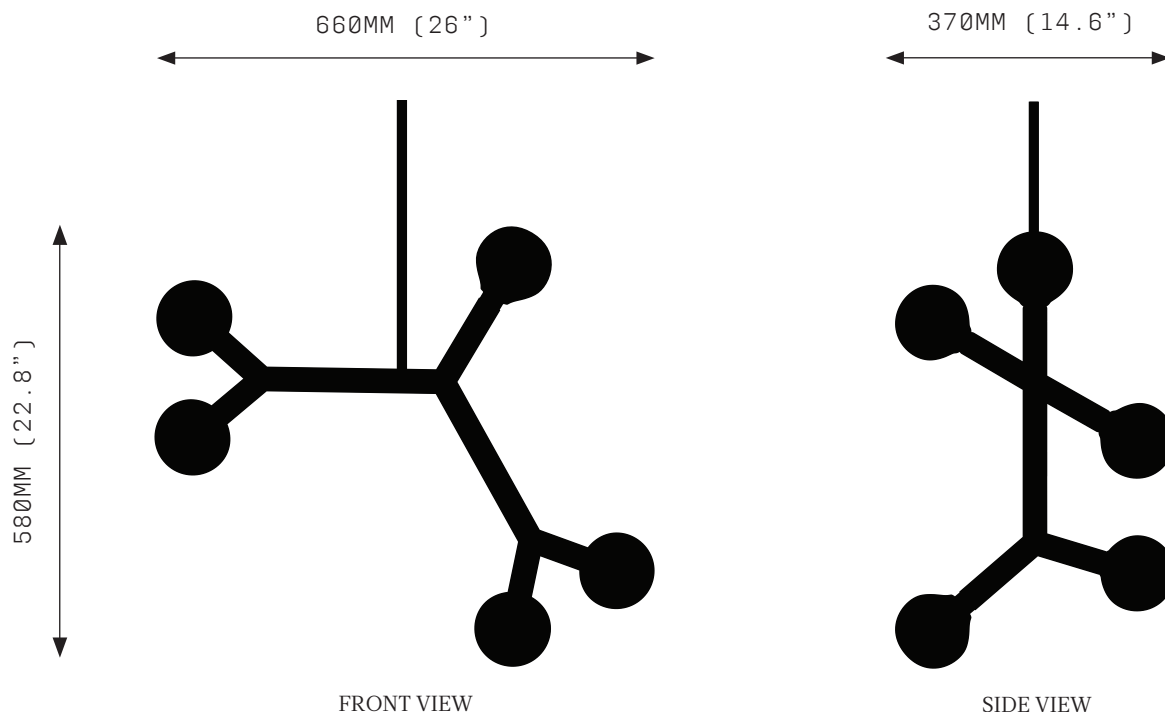

BRANCH CHAIN AMINO ACID 5HB

SPECIFICATIONS

Ordering Code:
BCAA.5.H.B

Lamp:
G9 110V LED 4.5W 3000K
G9 240V LED 4W 2700K

Lumens:
2000 / 1250 LM

Voltage:
110 / 240 V

Watts:
22.5 / 20 W

Weight:
Approx. 2.7 kg*
*Exclusive of canopy

Exclusions:
User Interface, Dimmer Unit

PRODUCT OPTIONS

Finishes:
AB Aged Brass
HRB Hand Rubbed Brass
DB Dark Bronze
MP Mottled Patina
VER Verdigris
PCB Powder Coat Matte Black
PCW Powder Coat Matte White
PB Polished Brass
CP Copper
CR Chrome
GR Graphite
SN Satin Nickel
24K 24K Gold

Suspension: *
ROD Vertical Rod
*Contact us for alternatives

Canopy: *
RFS Round Flush Small
RFM Round Flush Medium
RSM Round Surface Medium
*Refer to Canopy Specification Guide

WARRANTY

3 Years Fixture

BCAA is a solid fixture that will require very little maintenance over the years.

If your BCAA is treated with care, it will shine brightly for many years to come.

Contact us for custom variations.

Installation should only be undertaken by a qualified professional