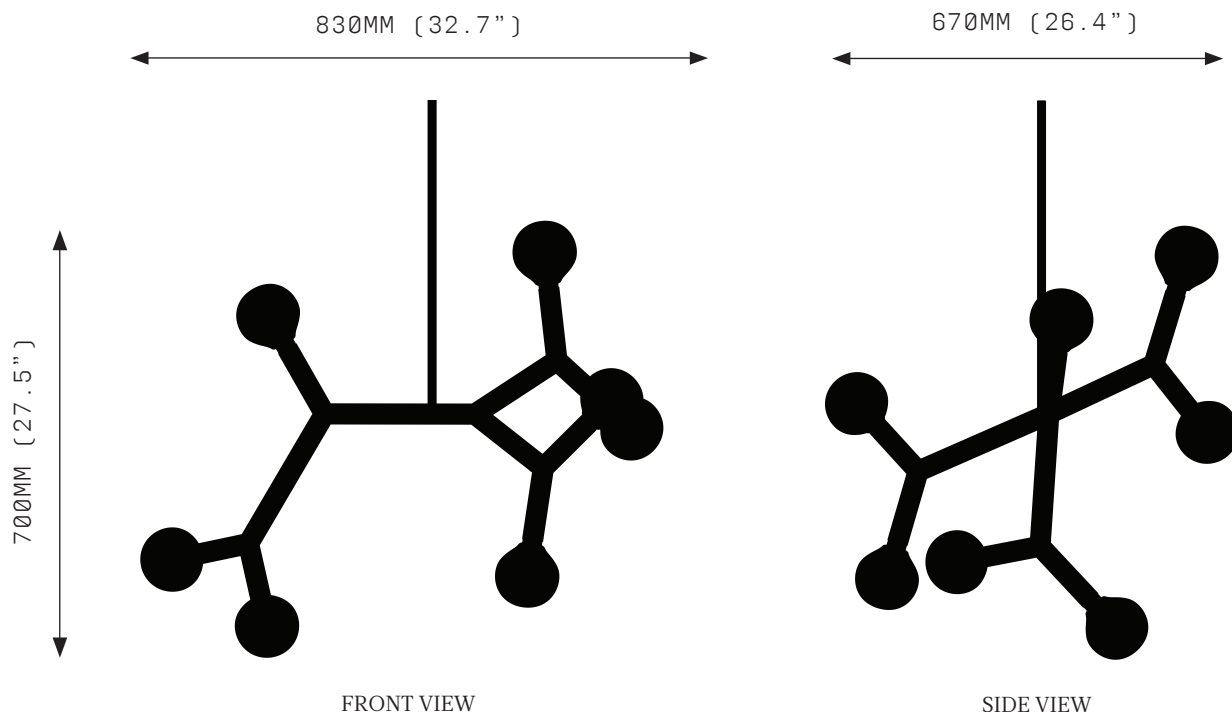

BRANCH CHAIN AMINO ACID 7HB

SPECIFICATIONS

Ordering Code:
BCAA.7.H.B

Lamp:
G9 110V LED 4.5W 3000K
G9 240V LED 4W 2700K

Lumens:
2800 / 1750 LM

Voltage:
110 / 240 V

Watts:
31.5 / 28 W

Weight:
Approx. 3.5 kg*
*Exclusive of canopy

Exclusions:
User Interface, Dimmer Unit

PRODUCT OPTIONS

Finishes:
AB Aged Brass
HRB Hand Rubbed Brass
DB Dark Bronze
MP Mottled Patina
VER Verdigris
PCB Powder Coat Matte Black
PCW Powder Coat Matte White
PB Polished Brass
CP Copper
CR Chrome
GR Graphite
SN Satin Nickel
24K 24K Gold

Suspension: *
ROD Vertical Rod
*Contact us for alternatives

Canopy: *
RFS Round Flush Small
RFM Round Flush Medium
RSM Round Surface Medium
*Refer to Canopy Specification Guide

WARRANTY

3 Years Fixture

BCAA is a solid fixture that will require very little maintenance over the years.

If your BCAA is treated with care, it will shine brightly for many years to come.

Contact us for custom variations.

Installation should only be undertaken by a qualified professional