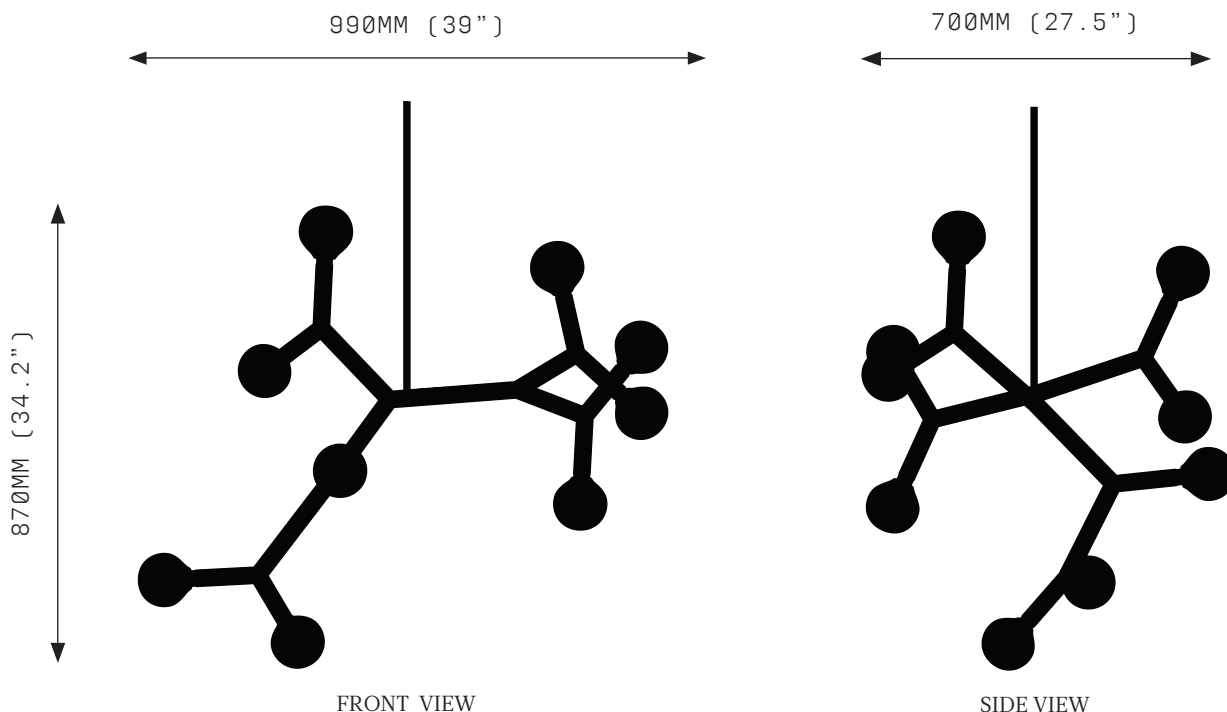

BRANCH CHAIN AMINO ACID 9HB

SPECIFICATIONS

Ordering Code:
BCAA.9.H.B

Lamp:
G9 110V LED 4.5W 3000K
G9 240V LED 4W 2700K

Lumens:
3600 / 2250 LM

Voltage:
110 / 240 V

Watts:
40.5 / 36 W

Weight:
Approx. 4 kg*
*Exclusive of canopy

Exclusions:
User Interface, Dimmer Unit

PRODUCT OPTIONS

Finishes:
AB Aged Brass
HRB Hand Rubbed Brass
DB Dark Bronze
MP Mottled Patina
VER Verdigris
PCB Powder Coat Matte Black
PCW Powder Coat Matte White
PB Polished Brass
CP Copper
CR Chrome
GR Graphite
SN Satin Nickel
24K 24K Gold

Suspension: *
ROD Vertical Rod
*Contact us for alternatives

Canopy: *
RFS Round Flush Small
RFM Round Flush Medium
RSM Round Surface Medium
*Refer to Canopy Specification Guide

WARRANTY

3 Years Fixture

BCAA is a solid fixture that will require very little maintenance over the years.

If your BCAA is treated with care, it will shine brightly for many years to come.

Contact us for custom variations.

Installation should only be undertaken by a qualified professional