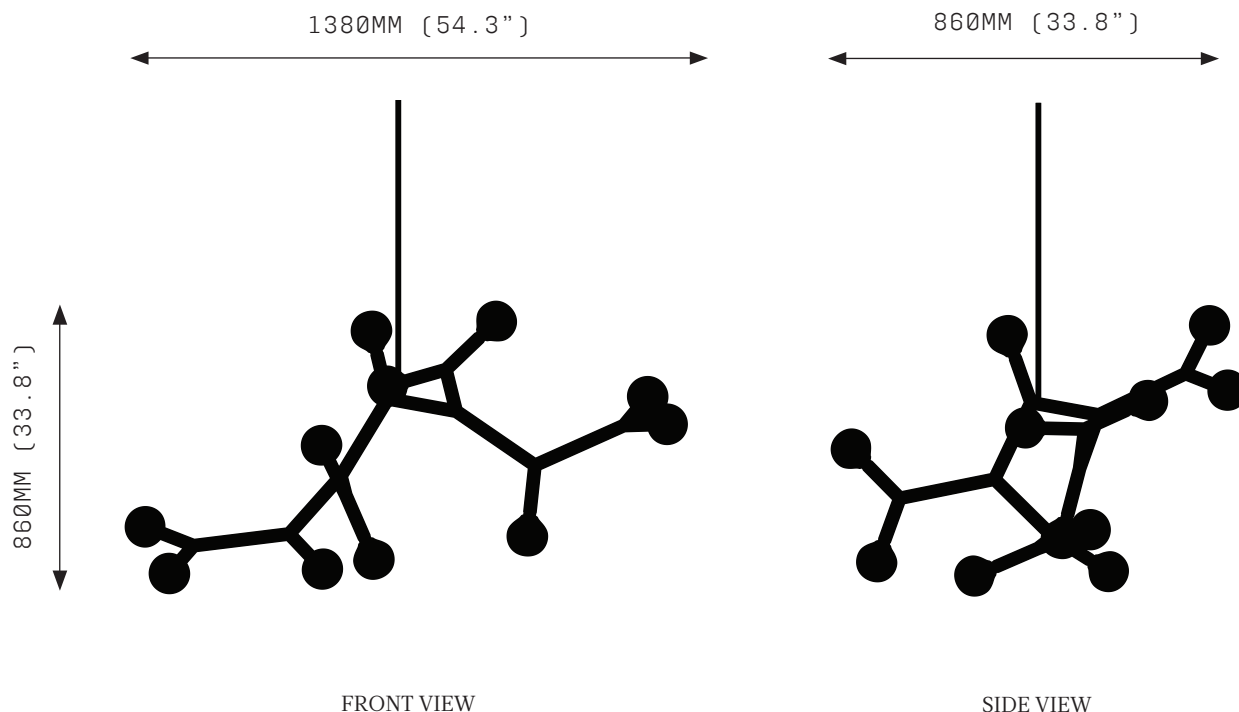

BRANCH CHAIN AMINO ACID 11HB

SPECIFICATIONS

Ordering Code:
BCAA.11.H.B

Lamp:
G9 110V LED 4.5W 3000K
G9 240V LED 4W 2700K

Lumens:
4400 / 2750 LM

Voltage:
110 / 240 V

Watts:
49.5 / 44 W

Weight:
Approx. 5.5 kg*
*Exclusive of canopy

Exclusions:
User Interface, Dimmer Unit

PRODUCT OPTIONS

Finishes:
AB Aged Brass
HRB Hand Rubbed Brass
DB Dark Bronze
MP Mottled Patina
VER Verdigris
PCB Powder Coat Matte Black
PCW Powder Coat Matte White
PB Polished Brass
CP Copper
CR Chrome
GR Graphite
SN Satin Nickel
24K 24K Gold

Suspension: *
ROD Vertical Rod
*Contact us for alternatives

Canopy: *
RFS Round Flush Small
RFM Round Flush Medium
RSM Round Surface Medium
*Refer to Canopy Specification Guide

WARRANTY

3 Years Fixture

BCAA is a solid fixture that will require very little maintenance over the years.

If your BCAA is treated with care, it will shine brightly for many years to come.

Contact us for custom variations.

Installation should only be undertaken by a qualified professional