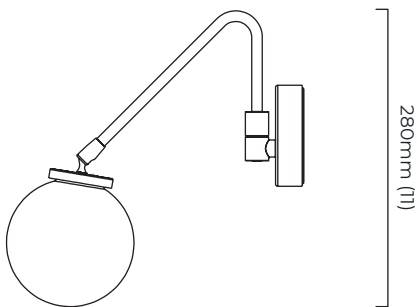

ARRAY WALL TWIN - DALI-A

SKU NUMBER	FINISH DESCRIPTION	TYPE OF DALI	VOLTAGE
ARRWA2BZBZOG-DALIA-240	bronze with bronze details and shiny opal glass	DALI A included - For lights that do not require aesthetic alterations. Dali can be fitted in the existent ceiling/wall rose	220 - 240V
ARRWA2BZSBOG-DALIA-240	bronze with satin brass details and shiny opal glass	DALI A included - For lights that do not require aesthetic alterations. Dali can be fitted in the existent ceiling/wall rose	220 - 240V

ARRAY WALL SINGLE

FINISH

bronze with bronze details and shiny opal glass
bronze with satin brass details and shiny opal glass

DIMENSIONS (body of fixture)

120 x 280 x 280 mm (w x d x h)

WEIGHT

1kg (2.2lbs)

ILLUMINATION

WALL ROSE / PLATE

round ceiling rose - \varnothing 116 x 25 mm (dia x h)

CERTIFICATION

mounting plate dimensions

*Diagrams are not to scale.

ARRAY WALL SINGLE - DALI-A

FINISH

bronze with bronze details and shiny opal glass
bronze with satin brass details and shiny opal glass

DIMENSIONS (body of fixture)

120 x 280 x 280 mm (w x d x h)

WEIGHT

1kg (2.2lbs)

ILLUMINATION

220-240v - 1 x G9 - 25w (or 2.5w 2700k)
DALI converter to be installed in the wall rose

DIMMING

dimnable bulb required
DALI compatible