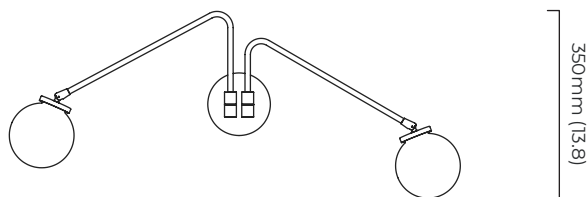

ITEM NO. L1130

ARRAY WALL TWIN

FINISH

bronze with bronze details and shiny opal glass
bronze with satin brass details and shiny opal glass

DIMENSIONS (body of fixture)

825 x 120 x 350 mm (w x d x h)

WEIGHT

3kg (6.6lbs)

WALL ROSE / PLATE

round ceiling rose - \varnothing 116 x 25 mm (dia x h)

CERTIFICATION

mounting plate dimensions

*Diagrams are not to scale.

ARRAY WALL TWIN - DALI-A

FINISH

bronze with bronze details and shiny opal glass
bronze with satin brass details and shiny opal glass

DIMENSIONS (body of fixture)

825 x 120 x 350 mm (w x d x h)

WEIGHT

3kg (6.6lbs)

ILLUMINATION

220-240v - 2 x G9 - 25w (or 2.5w 2700k)
DALI converter to be installed in the wall rose

DIMMING

dimnable bulb required
DALI compatible

WALL ROSE / PLATE

round ceiling rose - \varnothing 116 x 25 mm (dia x h)

CERTIFICATION

mounting plate dimensions

*Diagrams are not to scale.

ARRAY WALL TWIN

ARRAY WALL TWIN

SKU NUMBER	FINISH DESCRIPTION	VOLTAGE
ARRWA2BZBZOG-240	bronze with bronze details and shiny opal glass	220 - 240V
ARRWA2BZSBOG-240	bronze with satin brass details and shiny opal glass	220 - 240V
ARRWA2BZBZOG-110	bronze with bronze details and shiny opal glass	110 - 130v
ARRWA2BZSBOG-110	bronze with satin brass details and shiny opal glass	110 - 130v