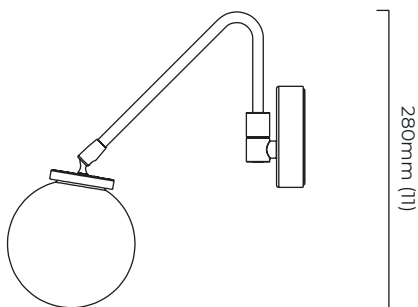

ARRAY WALL TWIN - DALI-A

SKU NUMBER	FINISH DESCRIPTION	TYPE OF DALI	VOLTAGE
ARRWA2BZBZOG-DALIA-240	bronze with bronze details and shiny opal glass	DALI A included - For lights that do not require aesthetic alterations. Dali can be fitted in the existent ceiling/wall rose	220 - 240V
ARRWA2BZSBOG-DALIA-240	bronze with satin brass details and shiny opal glass	DALI A included - For lights that do not require aesthetic alterations. Dali can be fitted in the existent ceiling/wall rose	220 - 240V

WALL ROSE / PLATE

round ceiling rose - \varnothing 116 x 25 mm (dia x h)

CERTIFICATION

mounting plate dimensions

*Diagrams are not to scale.

ARRAY WALL SINGLE - DALI-A

FINISH

bronze with bronze details and shiny opal glass
bronze with satin brass details and shiny opal glass

DIMENSIONS (body of fixture)

120 x 280 x 280 mm (w x d x h)

WEIGHT

1kg (2.2lbs)

ILLUMINATION

220-240v - 1 x G9 - 25w (or 2.5w 2700k)
DALI converter to be installed in the wall rose

DIMMING

dimnable bulb required
DALI compatible

WALL ROSE / PLATE

round ceiling rose - \varnothing 116 x 25 mm (dia x h)

CERTIFICATION

mounting plate dimensions

*Diagrams are not to scale.

ARRAY WALL SINGLE

ARRAY WALL SINGLE

SKU NUMBER	FINISH DESCRIPTION	VOLTAGE
ARRWA1BZBZOG-240	bronze with bronze details and shiny opal glass	220 - 240V
ARRWA1BZSBOG-240	bronze with satin brass details and shiny opal glass	220 - 240V
ARRWA1BZBZOG-110	bronze with bronze details and shiny opal glass	110 - 130v
ARRWA1BZSBOG-110	bronze with satin brass details and shiny opal glass	110 - 130v