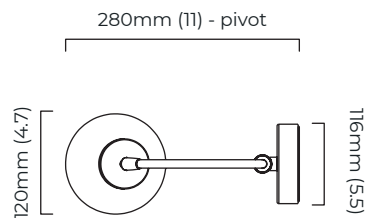

ARRAY WALL SINGLE

FINISH

bronze with bronze details and shiny opal glass
bronze with satin brass details and shiny opal glass

DIMENSIONS (body of fixture)

120 x 280 x 280 mm (w x d x h)

WEIGHT

1kg (2.2lbs)

ILLUMINATION

WALL ROSE / PLATE

round ceiling rose - \varnothing 116 x 25 mm (dia x h)

CERTIFICATION

mounting plate dimensions

*Diagrams are not to scale.

ARRAY WALL SINGLE - DALI-A

FINISH

bronze with bronze details and shiny opal glass
bronze with satin brass details and shiny opal glass

DIMENSIONS (body of fixture)

120 x 280 x 280 mm (w x d x h)

WEIGHT

1kg (2.2lbs)

ILLUMINATION

220-240v - 1 x G9 - 25w (or 2.5w 2700k)
DALI converter to be installed in the wall rose

DIMMING

dimnable bulb required
DALI compatible

WALL ROSE / PLATE

round ceiling rose - \varnothing 116 x 25 mm (dia x h)

CERTIFICATION

mounting plate dimensions

*Diagrams are not to scale.

ARRAY WALL SINGLE

ARRAY WALL SINGLE

SKU NUMBER	FINISH DESCRIPTION	VOLTAGE
ARRWA1BZBZOG-240	bronze with bronze details and shiny opal glass	220 - 240V
ARRWA1BZSBOG-240	bronze with satin brass details and shiny opal glass	220 - 240V
ARRWA1BZBZOG-110	bronze with bronze details and shiny opal glass	110 - 130v
ARRWA1BZSBOG-110	bronze with satin brass details and shiny opal glass	110 - 130v