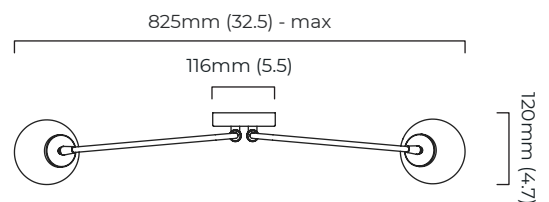

ITEM NO. L1130

ARRAY WALL TWIN

FINISH

bronze with bronze details and shiny opal glass
bronze with satin brass details and shiny opal glass

DIMENSIONS (body of fixture)

825 x 120 x 350 mm (w x d x h)

WEIGHT

3kg (6.6lbs)

WALL ROSE / PLATE

round ceiling rose - \varnothing 116 x 25 mm (dia x h)

CERTIFICATION

mounting plate dimensions

*Diagrams are not to scale.

ARRAY WALL TWIN - DALI-A

FINISH

bronze with bronze details and shiny opal glass
bronze with satin brass details and shiny opal glass

DIMENSIONS (body of fixture)

825 x 120 x 350 mm (w x d x h)

WEIGHT

3kg (6.6lbs)

ILLUMINATION

220-240v - 2 x G9 - 25w (or 2.5w 2700k)
DALI converter to be installed in the wall rose

DIMMING

dimnable bulb required
DALI compatible

DIMENSIONS (body of fixture)

120 x 280 x 280 mm (w x d x h)

WEIGHT

1kg (2.2lbs)

ILLUMINATION

220-240v - 1 x G9 - 25w (or 2.5w 2700k)
DALI converter to be installed in the wall rose

DIMMING

dimnable bulb required
DALI compatible