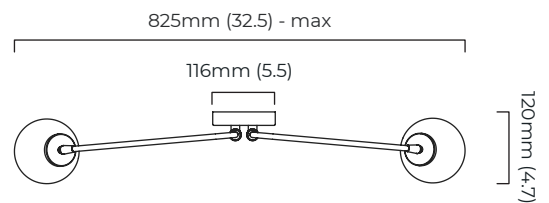

ITEM NO. L1130

ARRAY WALL TWIN

FINISH

bronze with bronze details and shiny opal glass
bronze with satin brass details and shiny opal glass

DIMENSIONS (body of fixture)

825 x 120 x 350 mm (w x d x h)

WEIGHT

3kg (6.6lbs)

WALL ROSE / PLATE

round ceiling rose - \varnothing 116 x 25 mm (dia x h)

CERTIFICATION

mounting plate dimensions

*Diagrams are not to scale.

ARRAY WALL TWIN - DALI-A

FINISH

bronze with bronze details and shiny opal glass
bronze with satin brass details and shiny opal glass

DIMENSIONS (body of fixture)

825 x 120 x 350 mm (w x d x h)

WEIGHT

3kg (6.6lbs)

ILLUMINATION

220-240v - 2 x G9 - 25w (or 2.5w 2700k)
DALI converter to be installed in the wall rose

DIMMING

dimnable bulb required
DALI compatible

WALL ROSE / PLATE

round ceiling rose - \varnothing 116 x 25 mm (dia x h)

CERTIFICATION

mounting plate dimensions

*Diagrams are not to scale.

ARRAY WALL TWIN

ARRAY WALL TWIN

SKU NUMBER	FINISH DESCRIPTION	VOLTAGE
ARRWA2BZBZOG-240	bronze with bronze details and shiny opal glass	220 - 240V
ARRWA2BZSBOG-240	bronze with satin brass details and shiny opal glass	220 - 240V
ARRWA2BZBZOG-110	bronze with bronze details and shiny opal glass	110 - 130v
ARRWA2BZSBOG-110	bronze with satin brass details and shiny opal glass	110 - 130v