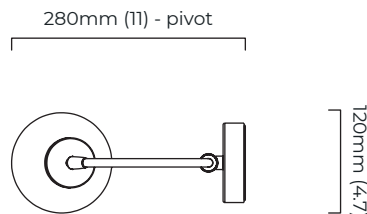

ARRAY WALL SINGLE

FINISH

bronze with bronze details and shiny opal glass
bronze with satin brass details and shiny opal glass

DIMENSIONS (body of fixture)

120 x 280 x 280 mm (w x d x h)

WEIGHT

1kg (2.2lbs)

ILLUMINATION

WALL ROSE / PLATE

round ceiling rose - \varnothing 116 x 25 mm (dia x h)

CERTIFICATION

mounting plate dimensions

*Diagrams are not to scale.

ARRAY WALL SINGLE - DALI-A

FINISH

bronze with bronze details and shiny opal glass
bronze with satin brass details and shiny opal glass

DIMENSIONS (body of fixture)

120 x 280 x 280 mm (w x d x h)

WEIGHT

1kg (2.2lbs)

ILLUMINATION

220-240v - 1 x G9 - 25w (or 2.5w 2700k)
DALI converter to be installed in the wall rose

DIMMING

dimnable bulb required
DALI compatible