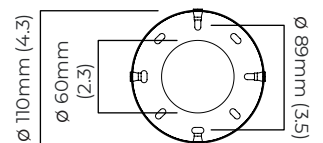

ITEM NO. L1130

ARRAY WALL TWIN

FINISH

bronze with bronze details and shiny opal glass
bronze with satin brass details and shiny opal glass

DIMENSIONS (body of fixture)

825 x 120 x 350 mm (w x d x h)

WEIGHT

3kg (6.6lbs)

WALL ROSE / PLATE

round ceiling rose - \varnothing 116 x 25 mm (dia x h)

CERTIFICATION

mounting plate dimensions

*Diagrams are not to scale.

ARRAY WALL TWIN - DALI-A

FINISH

bronze with bronze details and shiny opal glass
bronze with satin brass details and shiny opal glass

DIMENSIONS (body of fixture)

825 x 120 x 350 mm (w x d x h)

WEIGHT

3kg (6.6lbs)

ILLUMINATION

220-240v - 2 x G9 - 25w (or 2.5w 2700k)
DALI converter to be installed in the wall rose

DIMMING

dimnable bulb required
DALI compatible

DIMENSIONS (body of fixture)

120 x 280 x 280 mm (w x d x h)

WEIGHT

1kg (2.2lbs)

ILLUMINATION

220-240v - 1 x G9 - 25w (or 2.5w 2700k)
DALI converter to be installed in the wall rose

DIMMING

dimnable bulb required
DALI compatible