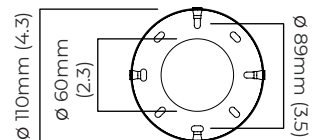

DIMENSIONS (body of fixture)

825 x 120 x 350 mm (w x d x h)

WEIGHT

3kg (6.6lbs)

ILLUMINATION

220-240v - 2 x G9 - 25w (or 2.5w 2700k)
DALI converter to be installed in the wall rose

DIMMING

dimnable bulb required
DALI compatible

ARRAY WALL SINGLE

FINISH

bronze with bronze details and shiny opal glass
bronze with satin brass details and shiny opal glass

DIMENSIONS (body of fixture)

120 x 280 x 280 mm (w x d x h)

WEIGHT

1kg (2.2lbs)

ILLUMINATION

WALL ROSE / PLATE

round ceiling rose - \varnothing 116 x 25 mm (dia x h)

CERTIFICATION

mounting plate dimensions

*Diagrams are not to scale.

ARRAY WALL SINGLE - DALI-A

FINISH

bronze with bronze details and shiny opal glass
bronze with satin brass details and shiny opal glass

DIMENSIONS (body of fixture)

120 x 280 x 280 mm (w x d x h)

WEIGHT

1kg (2.2lbs)

ILLUMINATION

220-240v - 1 x G9 - 25w (or 2.5w 2700k)
DALI converter to be installed in the wall rose

DIMMING

dimnable bulb required
DALI compatible