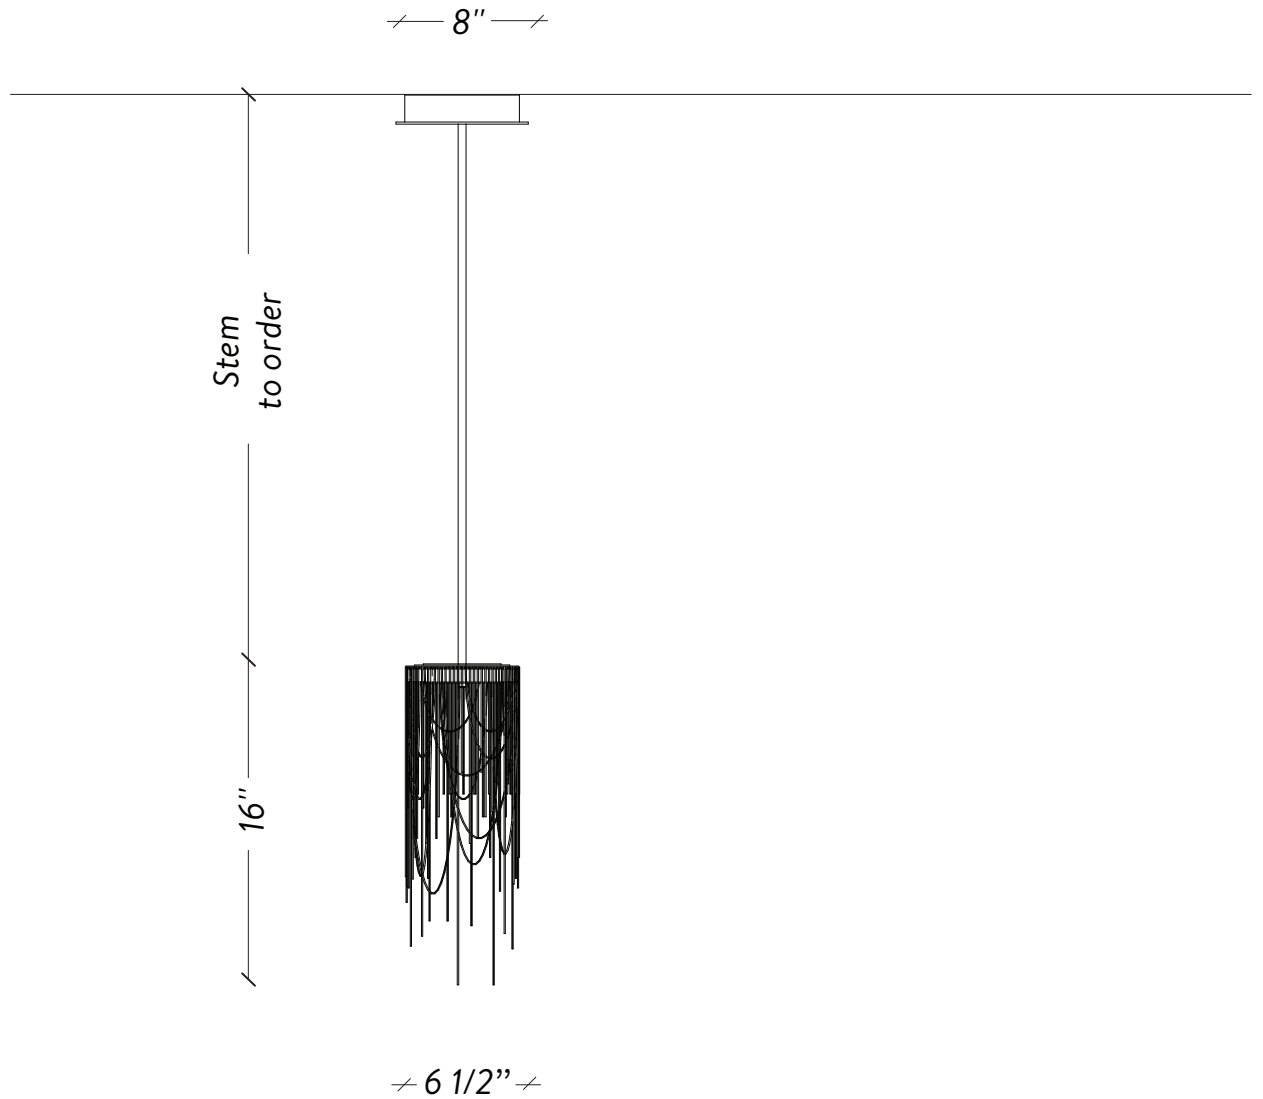

ROOM

WWW.ROOMONLINE.COM

OTERO XS - O2 CHANDELIER

DIMENSIONS: 6 1/2" L X 6 1/2" D X 16" H; SELECT FROM 12", 18", 24", OR 36" STEM HEIGHT

FINISHES: AGED COPPER, BRONZE, OR BRASS, AND SATIN NICKEL OR BLACK

LAMPING: 2700K (DIM-TO-WARM 2200K TO 2700K), 360 LUMENS - 8.4W

ITEM NO. LI272

OTÉRO XS-2

LAROSE
GUYON

+1 450.583.5335
INFO@LAROSEGUYON.COM
621 MARIE-VICTORIN
VERCHÈRES, QUÉBEC
CANADA, JOL 2R0

HANDMADE
IN CANADA

SPÉCIFICATIONS

DIMENSIONS

6 1/2" x 16" H / 6lb

STEM TO ORDER / TIGE À COMMANDER

12", 18", 24" or 36"

Up-charge applies for additional lengths
Frais additionnels pour les longueurs supplémentaires

SOURCE

Dimmable integrated LED / *DEL intégré dimmable*